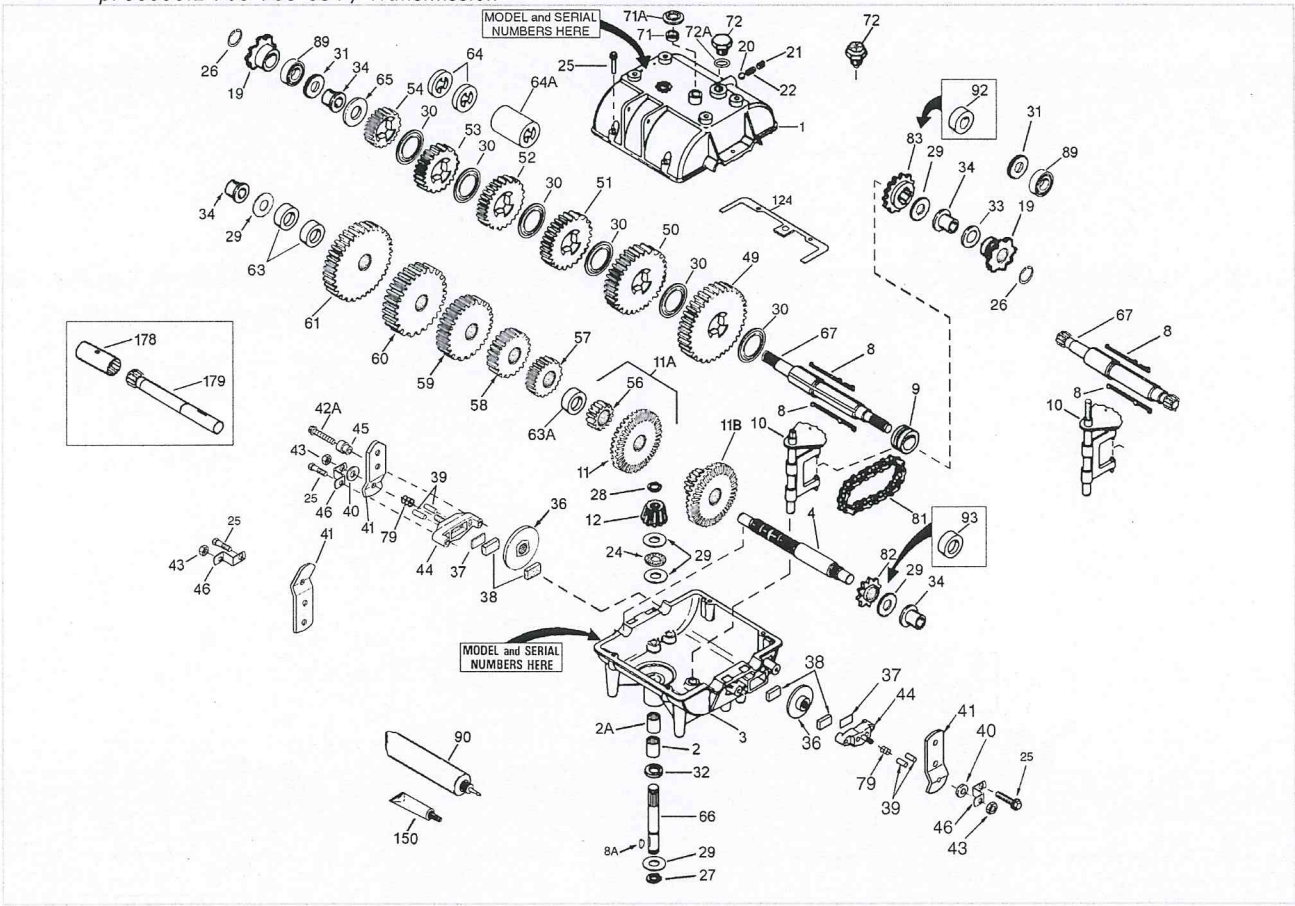

p700000.2 700-700-034 / Transmission

Part List

p700000.2 700-700-034 / Transmission

REF #	ITEM #	DESCRIPTION	QTY	REMARK
1	772099A	Transmission Cover		
2	780086A	Needle Bearing		
2A	780142	Needle Bearing		
3	770090A	Transmission Case		
4	776134	Countershaft		
8	792089A	Shifter Key		
9	784266	Shift Collar		
10	784267	Shift Rod & Fork		
11	778154	Bevel Gear (42 teeth-steel)		
12	778176	Input Bevel Pinion		
20	792077A	Steel Ball, 5/16" dia.		
21	792078	Set Screw, 3/8-16 x 3/8"		
22	792079	Spring		
24	780071	Thrust Bearing		
25	792073A	Screw, 1/4-20 x 1-1/4"		
27	792035	Retaining Ring		
28	788040	Retaining Ring		
29	780072	Thrust Washer		
30	780108	Thrust Washer		
30A	780108	Thrust Washer		
31	780065	Thrust Washer		
32	792001	"O" Ring		
34	780105A	Flanged Bushing		
49	778207A	Spur Gear (37 teeth-steel)		
50	778206A	Spur Gear (35 teeth-steel)		
51	778205A	Spur Gear (30 teeth-steel)		
52	778204A	Spur Gear (25 teeth-steel)		
53	778203A	Spur Gear (22 teeth-steel)		
56	778145	Spur Gear (12 teeth-steel)		
57	778199	Spur Gear (15 teeth-steel)		
58	778200	Spur Gear (20 teeth-steel)		
59	778201	Spur Gear (25 teeth-steel)		
60	778202	Spur Gear (28 teeth-steel)		
65	780139	Thrust Washer (stepped)		
66	776135	Input Shaft (3-11/16" long)		
67	776289A	Brake Shaft (8-13/16" long)		
71	788069	Square Cut Seal		
72	792074	Threaded Plug		

81	786081	Roller Chain (No. 41 chain, 24 links)		
82	786082	Sprocket (9 teeth)		
83	786083	Sprocket (18 teeth)		
89	780092	Ball Bearing		
90	788067B	Grease		32 oz. bottle Bentonite grease
150	510334	Gasket Eliminator (Loctite #515)		