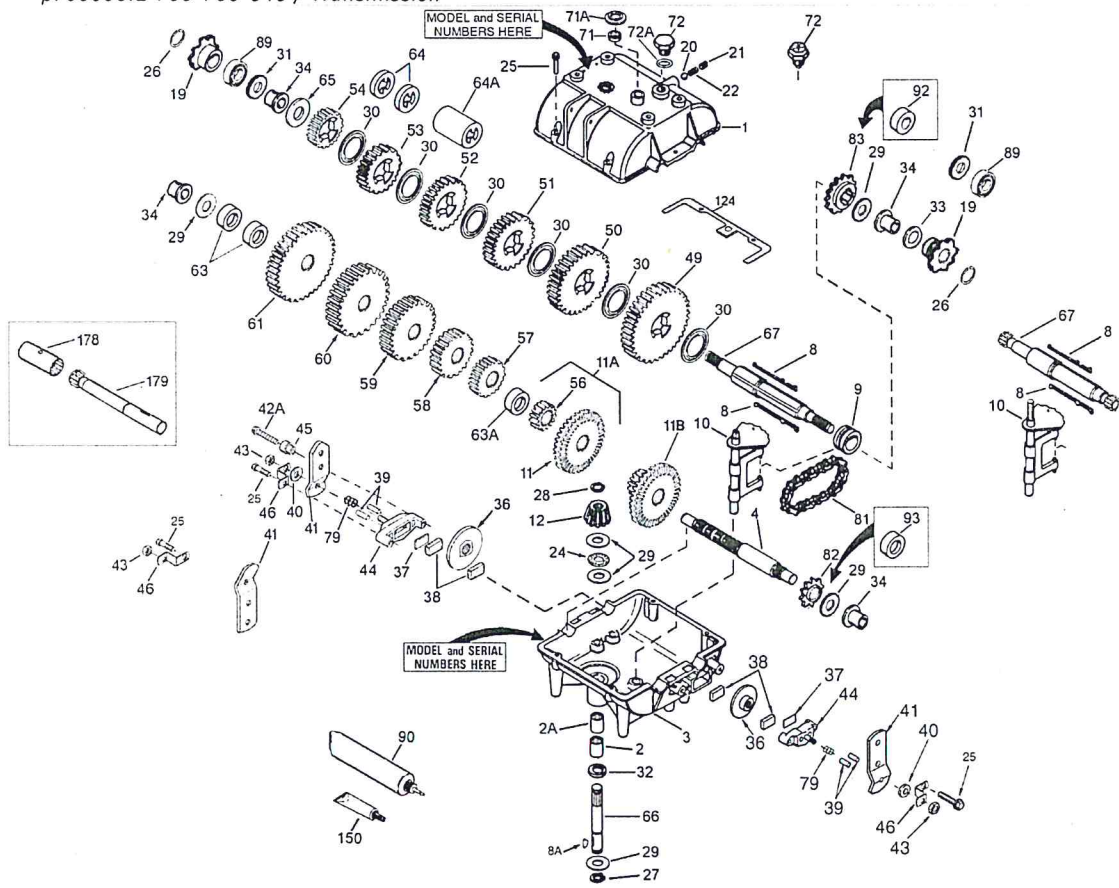

p700000.2 700-700-046 / Transmission

Part List

p700000.2 700-700-046 / Transmission

REF #	ITEM #	DESCRIPTION	QTY	REMARK
1	772099A	Transmission Cover		
2	780086A	Needle Bearing		
2A	780142	Needle Bearing		
3	770090A	Transmission Case		
4	776134	Countershaft		
8	792089A	Shifter Key		
9	784266	Shift Collar		
10	784267	Shift Rod & Fork		
11	778154	Bevel Gear (42 teeth-steel)		
12	778153	Input Bevel Pinion (steel)		
20	792077A	Steel Ball, 5/16" dia.		
21	792078	Set Screw, 3/8-16 x 3/8"		
22	792079	Spring		
25	792073A	Screw, 1/4-20 x 1-1/4"		
27	792035	Retaining Ring		
28	788040	Retaining Ring		
29	780072	Thrust Washer		
30	780108	Thrust Washer		
30A	780108	Thrust Washer		
31	780065	Thrust Washer		
32	792001	"O" Ring		
34	780105A	Flanged Bushing		
49	778125	Spur Gear (35 teeth)		
50	778124A	Spur Gear (30 teeth)		
51	778250	Spur Gear (27 teeth)		
52	778123A	Spur Gear (25 teeth)		
53	778122A	Spur Gear (22 teeth)		
56	778136	Spur Gear (15 teeth-steel)		
57	778126A	Spur Gear (20 teeth)		
58	778249	Spur Gear (23 teeth)		
59	778127A	Spur Gear (25 teeth)		
60	778128A	Spur Gear (28 teeth)		
65	780139	Thrust Washer (stepped)		
66	776135	Input Shaft (3-11/16" long)		
67	776289A	Brake Shaft (8-13/16" long)		
71	788069	Square Cut Seal		
72	792074	Threaded Plug		

81	786081	Roller Chain (No. 41 chain, 24 links)		
82	786082	Sprocket (9 teeth)		
83	786083	Sprocket (18 teeth)		
89	780092	Ball Bearing		
90	788067B	Grease		32 oz. bottle Bentonite grease
150	788093A	Liquid Gasket RTV Silicone		