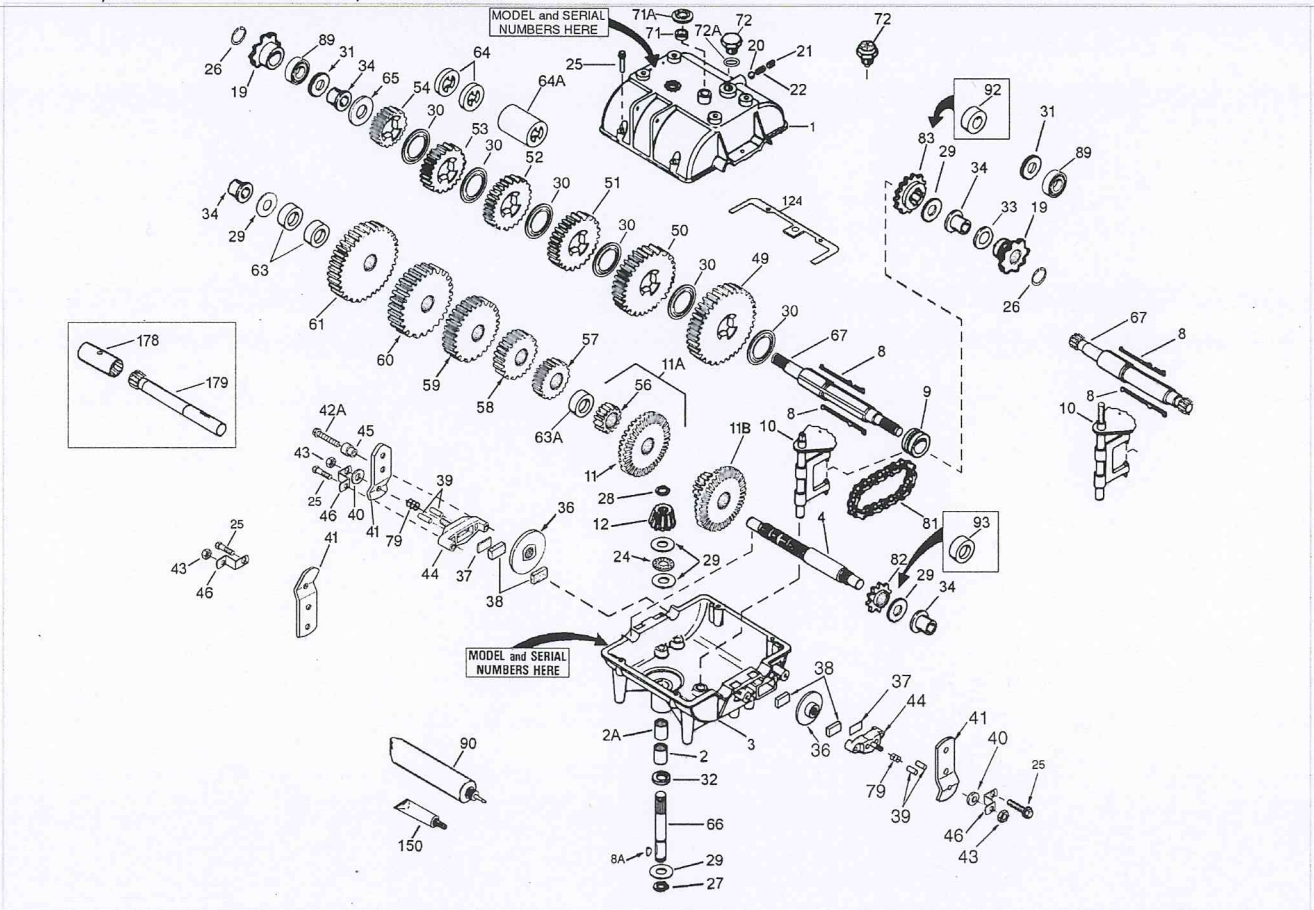

p700000.2 700-700-057 / Transmission

## Part List

p700000.2 700-700-057 / Transmission

REF #	ITEM #	DESCRIPTION	QTY	REMARK
1	772083A	Transmission Cover		
2	780086A	Needle Bearing		
2A	780086A	Needle Bearing		
3	770061A	Transmission Case		
4	776134	Countershaft		
8	792089A	Shifter Key		
9	784266	Shift Collar		
10	784267	Shift Rod & Fork		
11	778137A	Bevel Gear (42 teeth)		
12	778153	Input Bevel Pinion (steel)		
19	786047	Sprocket (8 teeth)		
20	792077A	Steel Ball, 5/16" dia.		
21	792078	Set Screw, 3/8-16 x 3/8"		
22	792079	Spring		
25	792073A	Screw, 1/4-20 x 1-1/4"		
25	792073A	Screw, 1/4-20 x 1-1/4"		
26	792072	Retaining Ring		
27	792035	Retaining Ring		
28	788040	Retaining Ring		
29	780072	Thrust Washer		
30	780108	Thrust Washer		
30A	780108	Thrust Washer		
32	792001	"O" Ring		
34	780105A	Flanged Bushing		
36	790003	Brake Disk		
37	790007	Brake Pad Plate		
38	799021	Brake Pad (pkg of 2)		
39	786026	Dowel Pin		
40	792076A	Flat Washer, 5/16"		
41	790036	Brake Lever		
42A	792085A	Screw, 1/4-20 x 2-1/4"		
43	792075	Lock Nut, 5/16-24		
44	790025	Brake Pad Holder		
45	786067	Spacer		
46	786086	Brake Lever Bracket		
49	778125	Spur Gear (35 teeth)		
50	778124A	Spur Gear (30 teeth)		
51	778123A	Spur Gear (25 teeth)		
52	778122A	Spur Gear (22 teeth)		
53	778121A	Spur Gear (20 teeth)		

56	778136	Spur Gear (15 teeth-steel)		
57	778126A	Spur Gear (20 teeth)		
58	778127A	Spur Gear (25 teeth)		
59	778128A	Spur Gear (28 teeth)		
60	778129A	Spur Gear (30 teeth)		
65	780109	Thrust Washer (flat)		
66	776140	Input Shaft (3.825" long)		
67	776217	Brake Shaft (8-13/16" long)		
71	788069	Square Cut Seal		
72	792074	Threaded Plug		
81	786081	Roller Chain (No. 41 chain, 24 links)		
82	786082	Sprocket (9 teeth)		
83	786083	Sprocket (18 teeth)		
90	788067B	Grease		32 oz. bottle Bentonite grease
150	510334	Gasket Eliminator (Loctite #515)		