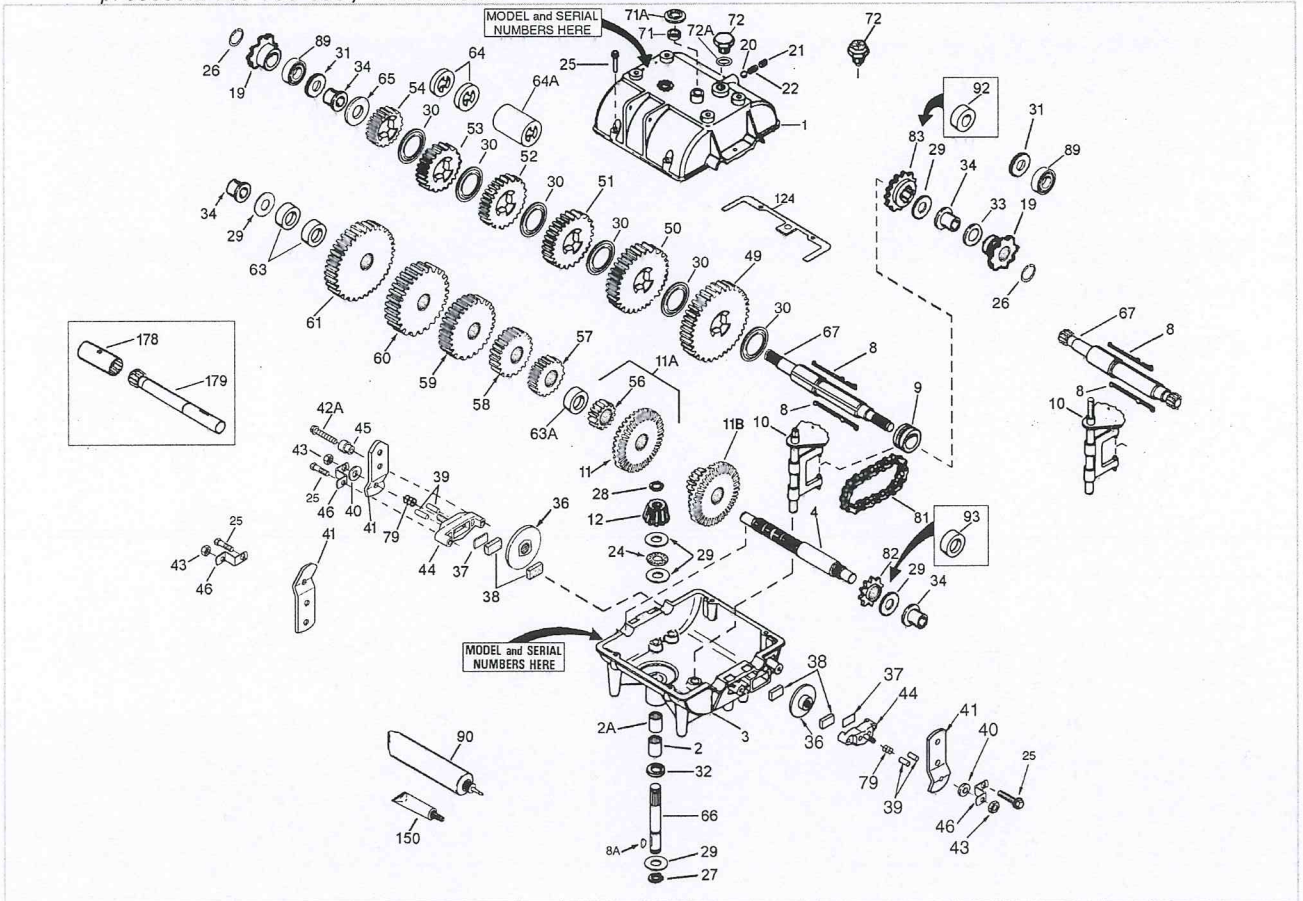

p700000.2 700-700-058 / Transmission

## Part List

p700000.2 700-700-058 / Transmission

REF #	ITEM #	DESCRIPTION	QTY	REMARK
1	772083A	Transmission Cover		
2	780086A	Needle Bearing		
2A	780086A	Needle Bearing		
3	770061A	Transmission Case		
4	776134	Countershaft		
8	792089A	Shifter Key		
9	784266	Shift Collar		
10	784267	Shift Rod & Fork		
11	778137A	Bevel Gear (42 teeth)		
12	778113A	Input Bevel Pinion		
19	786047	Sprocket (8 teeth)		
20	792077A	Steel Ball, 5/16" dia.		
21	792078	Set Screw, 3/8-16 x 3/8"		
22	792079	Spring		
25	792073A	Screw, 1/4-20 x 1-1/4"		
25	792073A	Screw, 1/4-20 x 1-1/4"		
25	792073A	Screw, 1/4-20 x 1-1/4"		
26	792072	Retaining Ring		
27	792035	Retaining Ring		
28	788040	Retaining Ring		
29	780072	Thrust Washer		
30	780108	Thrust Washer		
30A	780108	Thrust Washer		
32	792001	"O" Ring		
34	780105A	Flanged Bushing		
36	790003	Brake Disk		
37	790007	Brake Pad Plate		
38	799021	Brake Pad (pkg of 2)		
39	786026	Dowel Pin		
40	792076A	Flat Washer, 5/16"		
41	790013	Brake Lever		
43	792075	Lock Nut, 5/16-24		
44	790025	Brake Pad Holder		
46	786086	Brake Lever Bracket		
49	778146A	Spur Gear (37 teeth)		
50	778125	Spur Gear (35 teeth)		
51	778239A	Spur Gear (32 teeth-steel)		
52	778124A	Spur Gear (30 teeth)		
53	778250	Spur Gear (27 teeth)		
56	778145	Spur Gear (12 teeth-steel)		

57	778151	Spur Gear (15 teeth)		
58	778240	Spur Gear (18 teeth-steel)		
59	778126A	Spur Gear (20 teeth)		
60	778249	Spur Gear (23 teeth)		
65	780139	Thrust Washer (stepped)		
66	776135	Input Shaft (3-11/16" long)		
67	776217	Brake Shaft (8-13/16" long)		
71	788069	Square Cut Seal		
72	792074	Threaded Plug		
79	792144	Brake Spring		
81	786081	Roller Chain (No. 41 chain, 24 links)		
82	786082	Sprocket (9 teeth)		
83	786083	Sprocket (18 teeth)		
90	788067B	Grease		32 oz. bottle Bentonite grease
150	510334	Gasket Eliminator (Loctite #515)		