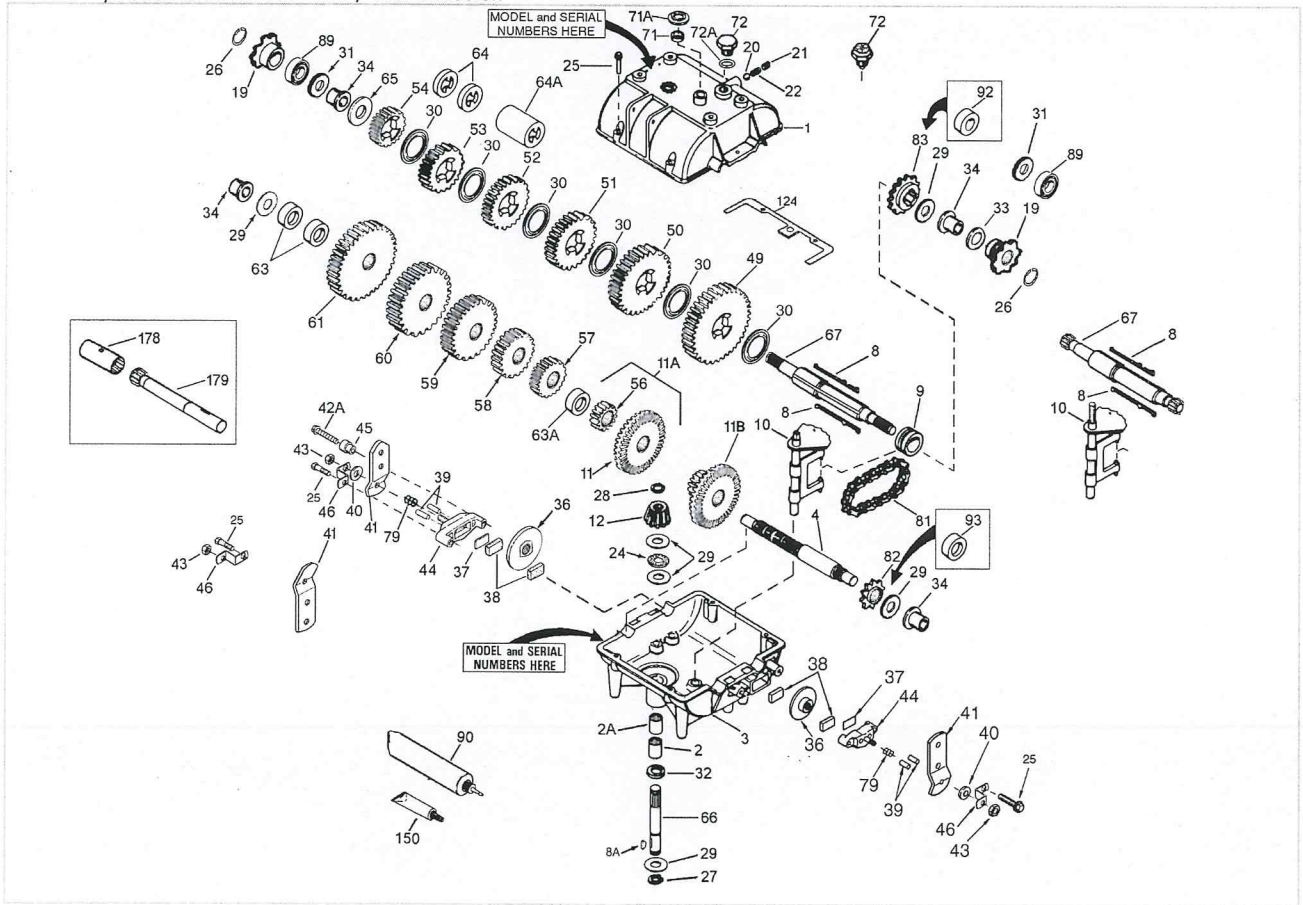

p700000.2 700-700-075 / Transmission

## Part List

p700000.2 700-700-075 / Transmission

REF #	ITEM #	DESCRIPTION	QTY	REMARK
1	772083A	Transmission Cover	1	
2	780086A	Needle Bearing	2	
3	770061A	Transmission Case	1	
4	776134	Countershaft	1	
8	792089A	Shift Key	2	
9	784266	Shift Collar	1	
10	784357	Shift Rod & Fork Assy	1	
11	778137A	Bevel Gear (42 teeth)	1	
12	778113A	Bevel Pinion (14 teeth)	1	
19	786115	Sprocket (8 teeth)	1	
20	792077A	Steel Ball, 5/16" dia.	1	
21	792078	Set Screw, 3/8-16 x 3/8"	1	
22	792079	Spring	1	
25	792073A	Screw, 1/4-20 x 1-1/4"	6	
25	792073A	Screw, 1/4-20 x 1-1/4"	2	
26	792072	Inverted Retaining Ring	1	
27	792035	Retaining Ring	1	
28	788040	Retaining Ring	1	
29	780072	Washer	5	
30	780108	Washer	3	
32	788083	Oil Seal 5/8"	1	
34	780105A	Flanged Bushing	4	
36	790003	Brake Disk	1	
37	790007	Brake Pad Plate	1	
38	799021	Brake Pad (pkg of 2)	2	
39	786026	Dowel Pin	2	
40	792076A	Washer	1	
41	790013	Brake Lever	1	
43	792075	Locknut 5/16-24	1	
44	790025	Brake Pad Holder	1	
46	786086	Brake Lever Bracket	1	
49	778146A	Spur Gear (37 teeth)	1	
50	778125	Spur Gear (35 teeth)	1	
51	778123A	Spur Gear (25 teeth)	1	
56	778145	Spur Gear (12 teeth-steel)	1	
57	778151	Spur Gear (15 teeth)	1	
58	778127A	Spur Gear (25 teeth)	1	
63	786071	Countershaft Spacer 1-1/8" x	2	

		3/8"		
64	786072	Brakeshaft Spacer 1-3/8" x 3/8"	2	
65	780139	Washer	1	
66	776135	Input Shaft (3- 11/16" long)	1	
67	776217	Shifter & Brake Shaft	1	
71	788069	Square Cut Ring	1	
81	786081	Roller Chain (No. 41 chain, 24 links)	1	
82	786082	Sprocket (9 teeth)	1	
83	786083	Sprocket (18 teeth)	1	
90	788067B	Grease	1	32 oz. bottle Bentonite grease
150	510334	Liquid Gasket Anaerobic	1	