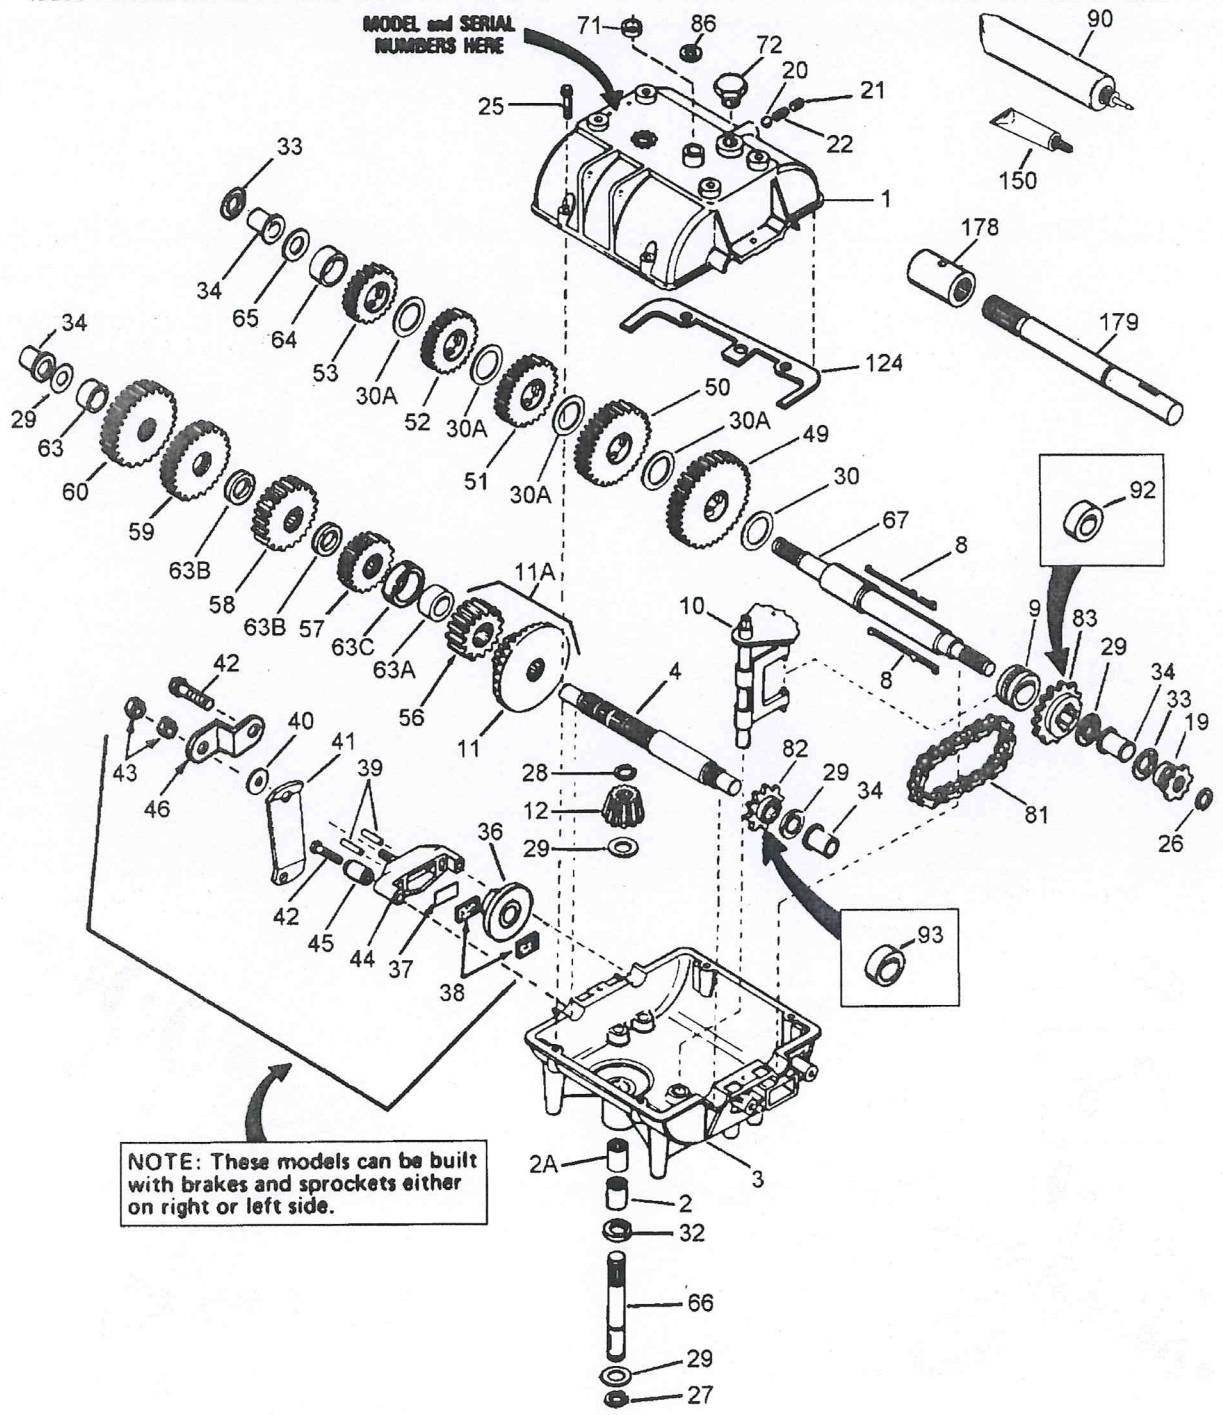

p700.2 700-710B / Transmission

ILLUSTRATION SHOWS TYPICAL PARTS ONLY. ORDER BY PART NUMBER. PARTS NOT LISTED ARE SUPPLIED BY OEM.

Part List

p700.2 700-710B / Transmission

REF #	ITEM #	DESCRIPTION	QTY	REMARK
1	772083A	Transmission Cover		
2	780086A	Needle Bearing		
2A	780086A	Needle Bearing		
3	770061A	Transmission Case		
4	776134	Countershaft		
8	792089A	Key		
9	784266	Collar		
10	784267	Shift Rod & Fork		
11A	778109A	Gear Kit		(Incl. 778137A & 778136) NOTE: The above bevel gear is now a two-piece assembly. When this two-piece assembly is used, the countershaft may also need replacing. Order a new 776134 countershaft (Ref. No. 4) which has five (5) splined areas to accommodate the gear assembly.
12	778113A	Input Bevel Pinion		
19	786047	Sprocket (8 teeth)		
20	792077A	Steel Ball, 5/16"		
21	792078	Set Screw, 3/8-16 x 3/8"		
22	792079	Spring		
25	792073A	Screw, 1/4-20 x 1-1/4"		
26	792072	Retaining Ring		
27	792035	Retaining Ring		
28	788040	Retaining Ring		
29	780072	Thrust Race		
30	780108	Thrust Washer (1/16" thick)		
30A	780108	Thrust Washer (1/16" thick)		
32	792001	"O" Ring		
34	780105A	Flange Bushing		
36	790003	Brake Disk		
37	790007	Brake Pad Plate		
38	799021	Brake Pad (pkg of 2)		
39	786026	Dowel Pin		
40	792076A	Flat Washer, 5/16"		
41	790004	Brake Lever		
42	792073A	Screw, 1/4-20 x 1-1/4"		Use as required
43	792075	Locknut, 5/16-24		
44	790025	Brake Pad Holder		
46	786086	Brake Lever Bracket		
49	778125	Spur Gear (35 teeth)		
50	778124A	Spur Gear (30 teeth)		
51	778123A	Spur Gear (25 teeth)		
52	778122A	Spur Gear (22 teeth)		
53	778121A	Spur Gear (20 teeth)		
56	778136	Spur Gear		(15 teeth) NOTE: Gear 778136 was used as a spacer on the following: