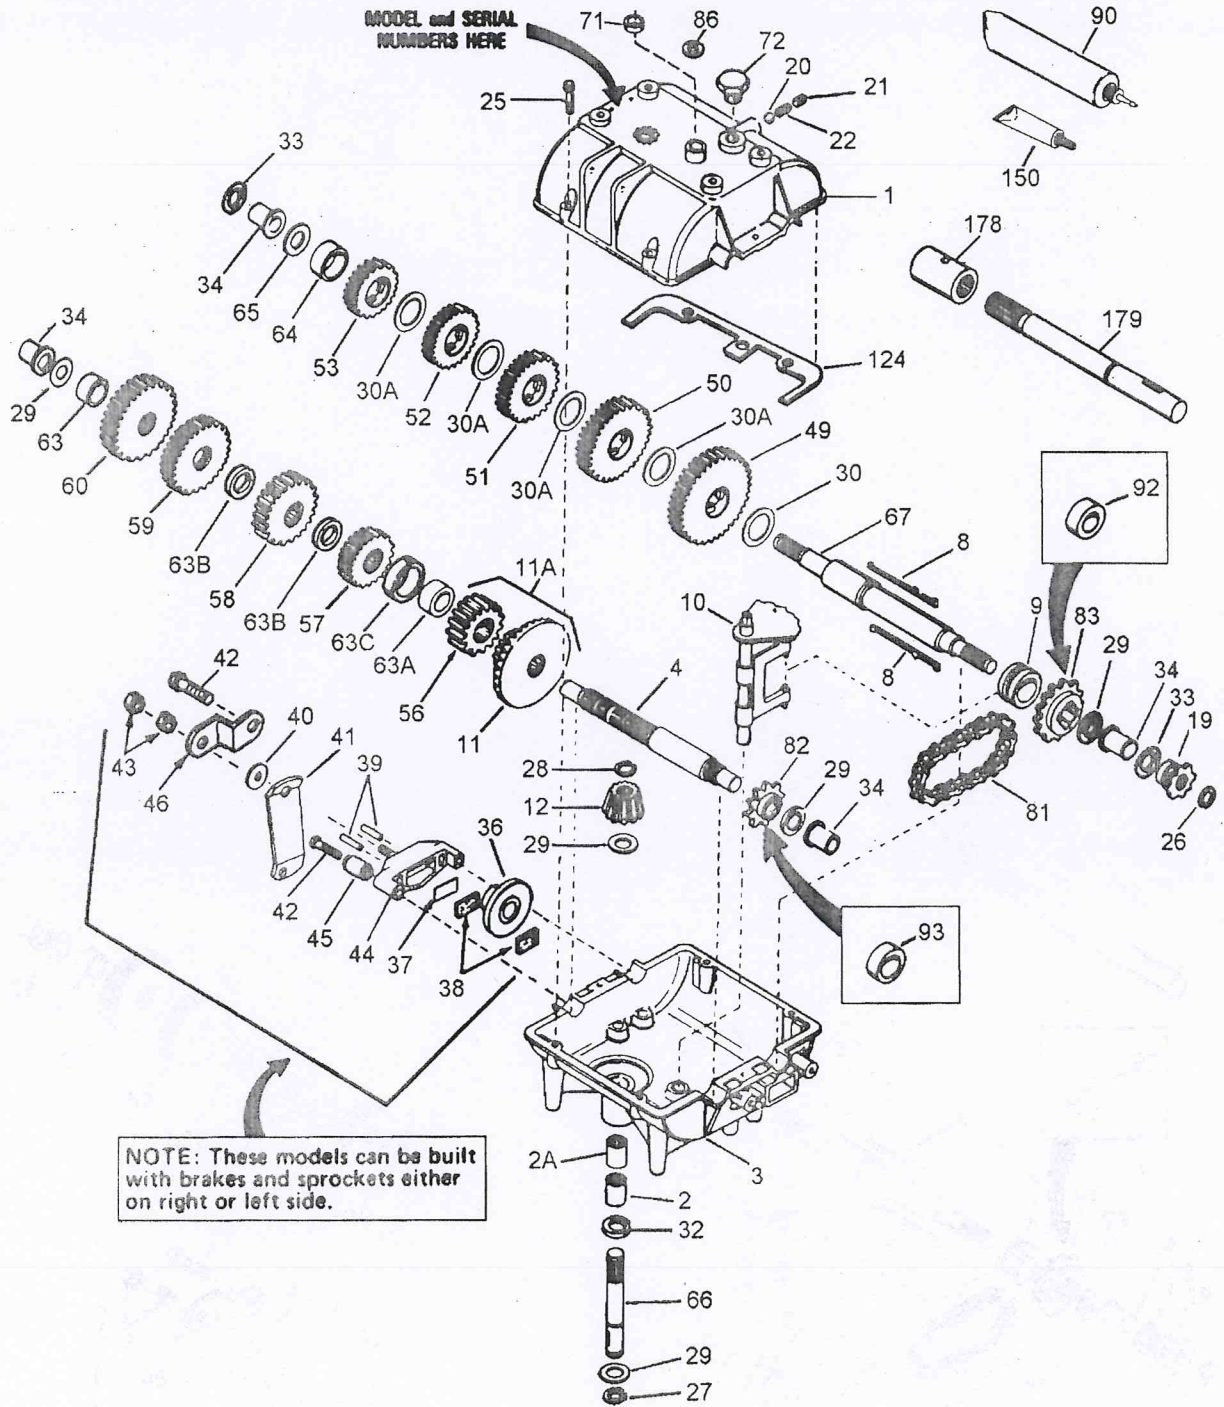

p700.2 700-781A / Transmission

ILLUSTRATION SHOWS TYPICAL PARTS ONLY. ORDER BY PART NUMBER. PARTS NOT LISTED ARE SUPPLIED BY OEM.

Part List

p700.2 700-781A / Transmission

REF #	ITEM #	DESCRIPTION	QTY	REMARK
1	772083A	Transmission Cover		
2	780086A	Needle Bearing		
2A	780086A	Needle Bearing		
3	770061A	Transmission Case		
4	776134	Countershaft		
8	792089A	Key		
9	784266	Collar		
10	784267	Shift Rod & Fork		
11A	778109A	Gear Kit		(Incl. 778137A & 778136) NOTE: The above bevel gear is now a two-piece assembly. When this two-piece assembly is used, the countershaft may also need replacing. Order a new 776134 countershaft (Ref. No. 4) which has five (5) splined areas to accommodate the gear assembly.
12	778113A	Input Bevel Pinion		
19	786114	Sprocket (8 teeth)		
20	792077A	Steel Ball, 5/16"		
21	792078	Set Screw, 3/8-16 x 3/8"		
22	792079	Spring		
25	792073A	Screw, 1/4-20 x 1-1/4"		
26	792072	Retaining Ring		
27	792035	Retaining Ring		
28	788040	Retaining Ring		
29	780072	Thrust Race		
30	780108	Thrust Washer (1/16" thick)		
30A	780108	Thrust Washer (1/16" thick)		
32	792001	"O" Ring		
34	780105A	Flange Bushing		
36	790003	Brake Disk		
37	790007	Brake Pad Plate		
38	799021	Brake Pad (pkg of 2)		
39	786026	Dowel Pin		
40	792076A	Flat Washer, 5/16"		
41	790033	Brake Lever		
42	792073A	Screw, 1/4-20 x 1-1/4"		Use as required
43	792075	Locknut, 5/16-24		
44	790025	Brake Pad Holder		
46	786086	Brake Lever Bracket		
49	778125	Spur Gear (35 teeth)		
50	778124A	Spur Gear (30 teeth)		
51	778123A	Spur Gear (25 teeth)		
52	778122A	Spur Gear (22 teeth)		
53	778121A	Spur Gear (20 teeth)		
56	778136	Spur Gear		(15 teeth) NOTE: Gear 778136 was used as a spacer on the following: