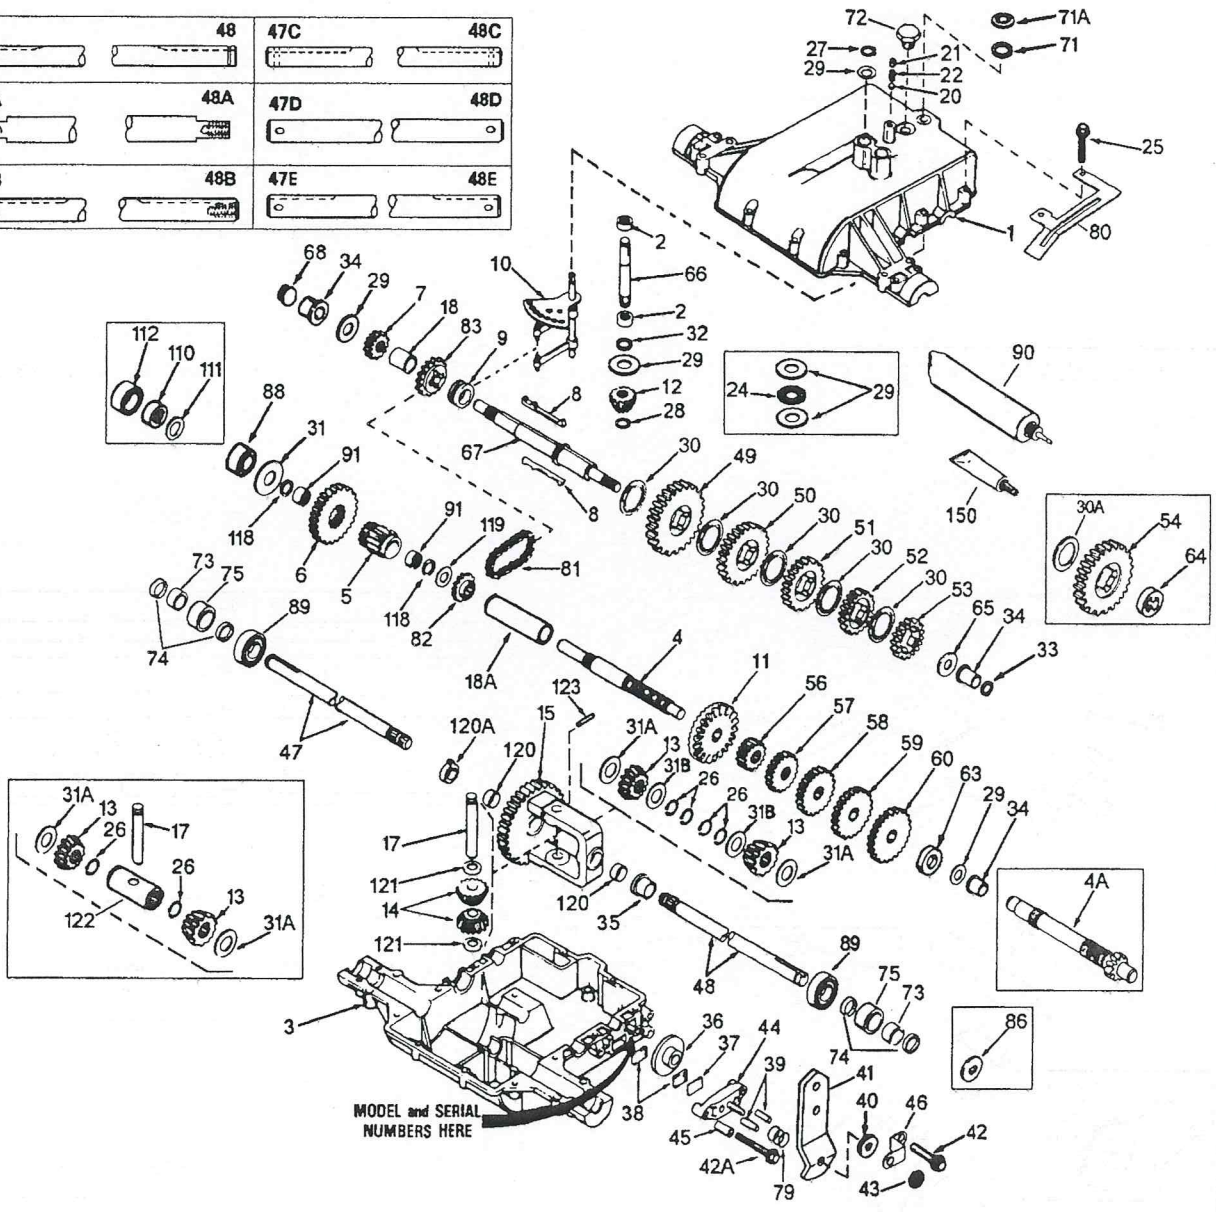

p801.2 801-801-019B / Transaxle

ILLUSTRATION SHOWS TYPICAL PARTS ONLY. ORDER BY PART NUMBER. PARTS NOT LISTED ARE SUPPLIED BY OEM.

Part List

p801.2 801-801-019B / Transaxle

REF #	ITEM #	DESCRIPTION	QTY	REMARK
1	772082A	Transaxle Cover		
2	780122	Needle Bearing		
3	770071B	Transaxle Case		
4	776204	Countershaft		
5	778138	Output Pinion		
6	778139	Output Gear		
7	778136	Spur Gear (15 teeth-steel)		
8	792089A	Key		
9	784266	Shift Collar		
10	784290	Shift Rod & Fork		
11	778137A	Bevel Gear (42 teeth)		
12	778113A	Input Bevel Pinion		
13	778166	Bevel Gear (splined-steel)		
14	778131	Bevel Pinion (steel)		
15	778175	Differential Gear (Incl. 2 of 120)		
17	786034	Drive Pin		
18	786074	Spacer		
20	792077A	Steel Ball		
21	792078	Set Screw, 3/8-16 x 3/8"		
22	792079	Spring		
25	792073A	Screw, 1/4-20 x 1-1/4"		
26	792125	Retaining Ring (pkg of 2)		
27	792035	Retaining Ring		
28	788040	Retaining Ring		
29	780072	Thrust Washer		
30	780108	Thrust Washer		
31	780113	Flat washer		
31A	780001	Washer		
32	788057	"O" Ring		
33	788051A	Square Cut Ring		
34	780105A	Flanged Bushing		
35	780118A	Flanged Bushing		
36	790003	Brake Disk		
37	790007	Brake Pad Plate		
38	799021	Brake Pad (pkg of 2)		
39	786026	Dowel Pin		
40	792076A	Flat washer		
41	790019	Brake Lever		
42	792073A	Screw, 1/4-20 x 1-1/4"		
42A	792085A	Screw, 1/4-20 x 2-1/4"		
43	792075	Locknut, 5/16-24		
44	790025	Brake Pad Holder		