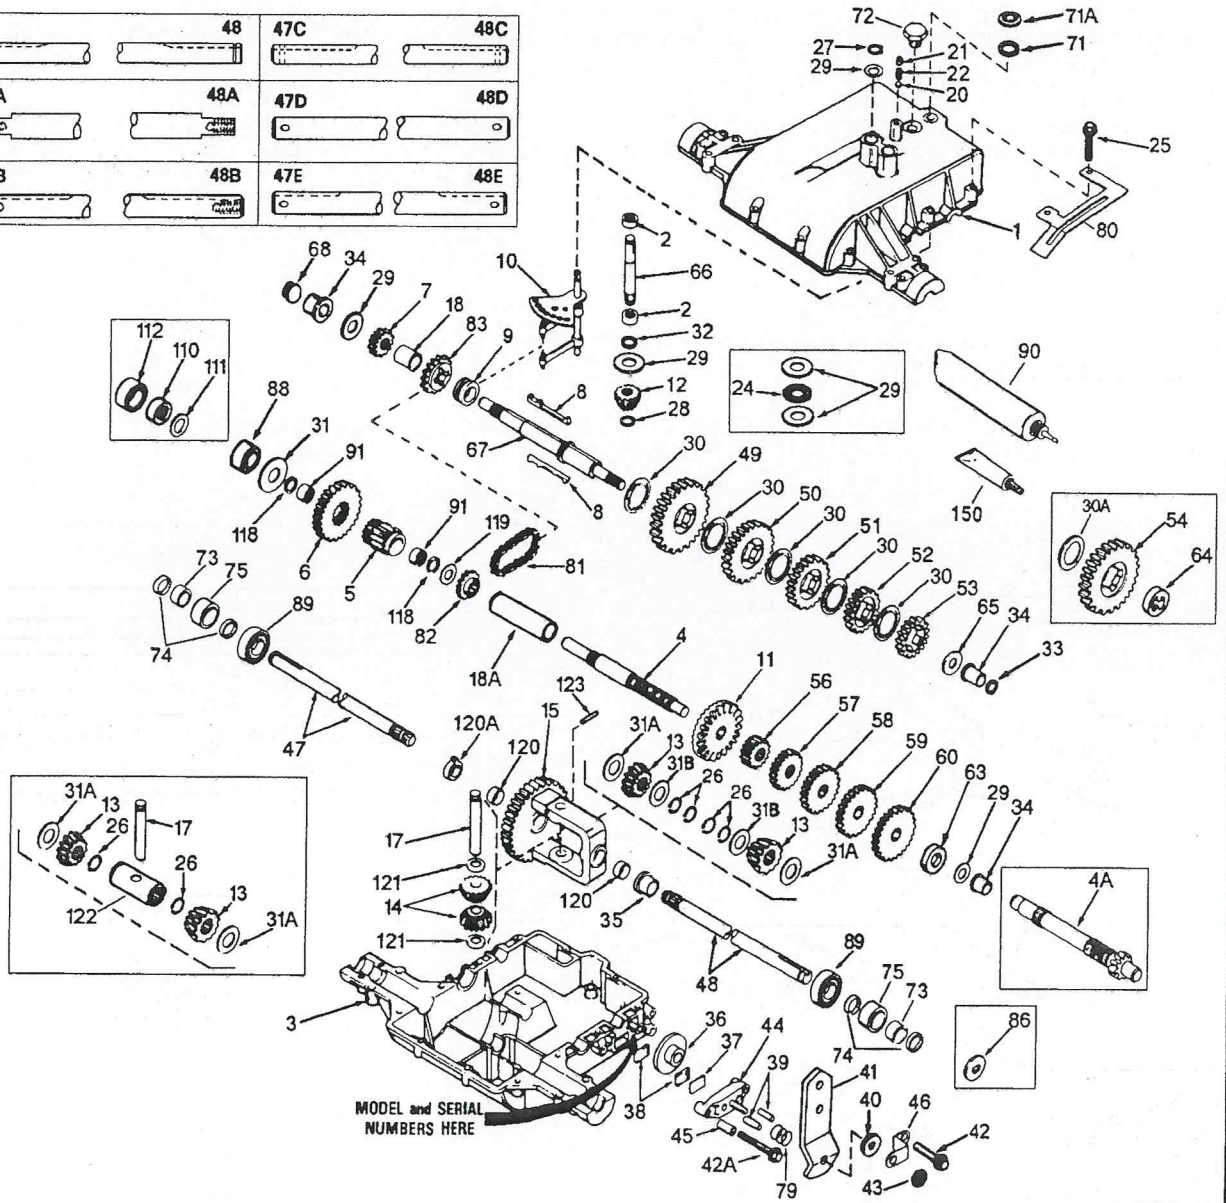

p801.2 801-801-030 / Transaxle

ILLUSTRATION SHOWS TYPICAL PARTS ONLY. ORDER BY PART NUMBER. PARTS NOT LISTED ARE SUPPLIED BY OEM.

Part List

p801.2 801-801-030 / Transaxle

REF #	ITEM #	DESCRIPTION	QTY	REMARK
1	772082A	Transaxle Cover		
2	780122	Needle Bearing		
3	770071B	Transaxle Case		
4	776204	Countershaft		
5	778138	Output Pinion		
6	778139	Output Gear		
7	778136	Spur Gear (15 teeth-steel)		
8	792089A	Key		
9	784266	Shift Collar		
10	784290	Shift Rod & Fork		
11	778154	Bevel Gear (42 teeth-steel)		
12	778153	Input Bevel Pinion (steel)		
13	778166	Bevel Gear (splined-steel)		
14	778131	Bevel Pinion (steel)		
15	778175	Differential Gear (Incl. 2 of 120)		
17	786034	Drive Pin		
18	786074	Spacer		
20	792077A	Steel Ball		
21	792078	Set Screw, 3/8-16 x 3/8"		
22	792079	Spring		
25	792073A	Screw, 1/4-20 x 1-1/4"		
26	792109	Retaining Ring		
27	792035	Retaining Ring		
28	788040	Retaining Ring		
29	780072	Thrust Washer		
30	780108	Thrust Washer		
31	780113	Flat washer		
31A	780001	Washer		
31B	780114	Washer		
32	788057	"O" Ring		
33	788051A	Square Cut Ring		
34	780105A	Flanged Bushing		
35	780118A	Flanged Bushing		
36	790003	Brake Disk		
37	790007	Brake Pad Plate		
38	799021	Brake Pad (pkg of 2)		
39	786026	Dowel Pin		
40	792076A	Flat washer		
41	790008A	Brake Lever		
42	792073A	Screw, 1/4-20 x 1-1/4"		
43	792075	Locknut, 5/16-24		
44	790025	Brake Pad Holder		
46	786086	Brake Lever		