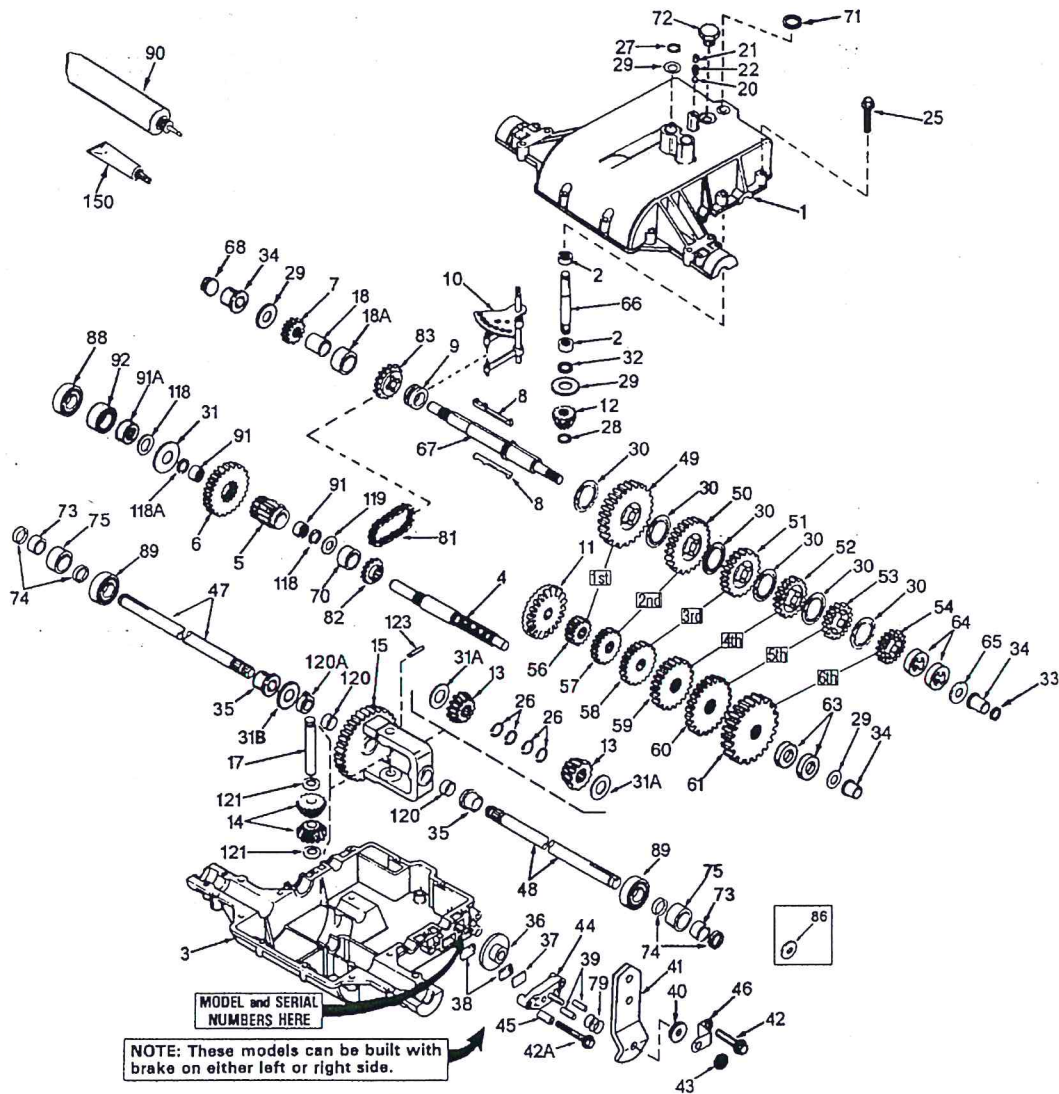

p800.2 800-810A / Transaxle

ILLUSTRATION SHOWS TYPICAL PARTS ONLY. ORDER BY PART NUMBER. PARTS NOT LISTED ARE SUPPLIED BY OEM.

47	48	47C	48C
47A	48A	47D	48D
47B	48B	47E	48E

Part List

p800.2 800-810A / Transaxle

48B	774400A	Axle (15-1/8" long) (Incl. 26)	
49	778125	Spur Gear (35 teeth)	
50	778124A	Spur Gear (30 teeth)	
51	778123A	Spur Gear (25 teeth)	
52	778122A	Spur Gear (22 teeth)	
53	778121A	Spur Gear (20 teeth)	
56	778136	Spur Gear (15 teeth-steel)	
57	778126A	Spur Gear (20 teeth-steel)	
58	778127A	Spur Gear (25 teeth-steel)	
59	778128A	Spur Gear (28 teeth)	
60	778129A	Spur Gear (30 teeth)	
65	780109	Thrust Washer	
66	776135	Input Shaft (3- 11/16" long)	
67	776184A	Brake Shaft (4- keyed)	
73	780140	Needle Bearing	
74	788042	Oil Seal	
75	786084	Sleeve	
81	786081	Roller Chain (No. 41 chain, 24 links)	
82	786082	Sprocket (9 teeth)	
83	786083	Sprocket (18 teeth)	
90	788067B	Grease	32 oz. bottle Bentonite grease
91	780112	Needle Bearing	
91A	780111	Needle Bearing	
92	786075A	Sleeve Assembly (Incl. 91A)	
118	788052	Square Cut Seal	
118A	788053	Square Cut Seal	
119	780114	Flat washer	
120	780064	Bushing	
120A	780120	Bronze Bushing	
121	780065	Thrust Washer	
123	792040	Roll Pin	
150	510334	Gasket Eliminator (Loctite #515)	