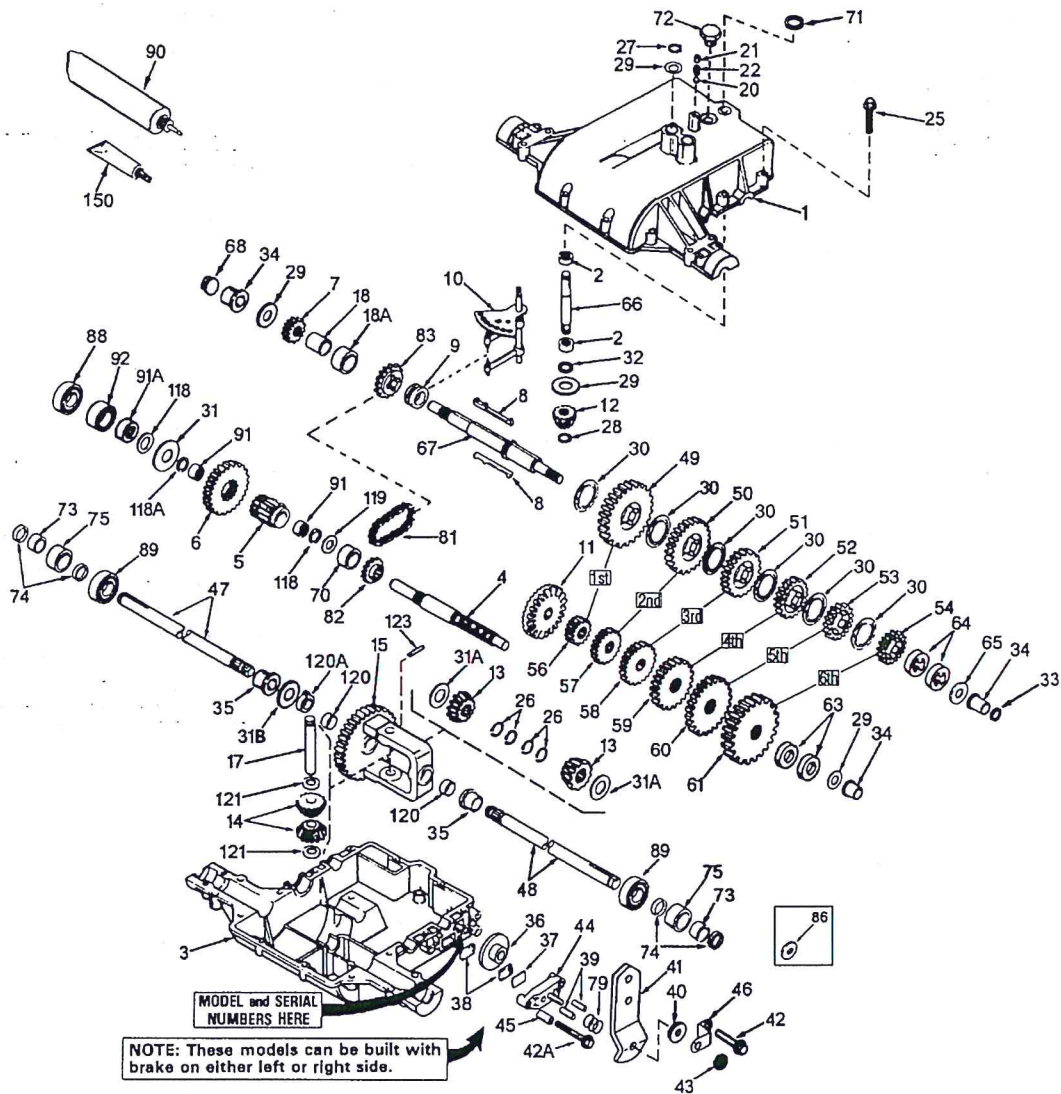

p800.2 800-812 / Transaxle

ILLUSTRATION SHOWS TYPICAL PARTS ONLY. ORDER BY PART NUMBER. PARTS NOT LISTED ARE SUPPLIED BY OEM.

47	48	47C	48C
47A	48A	47D	48D
47B	48B	47E	48E