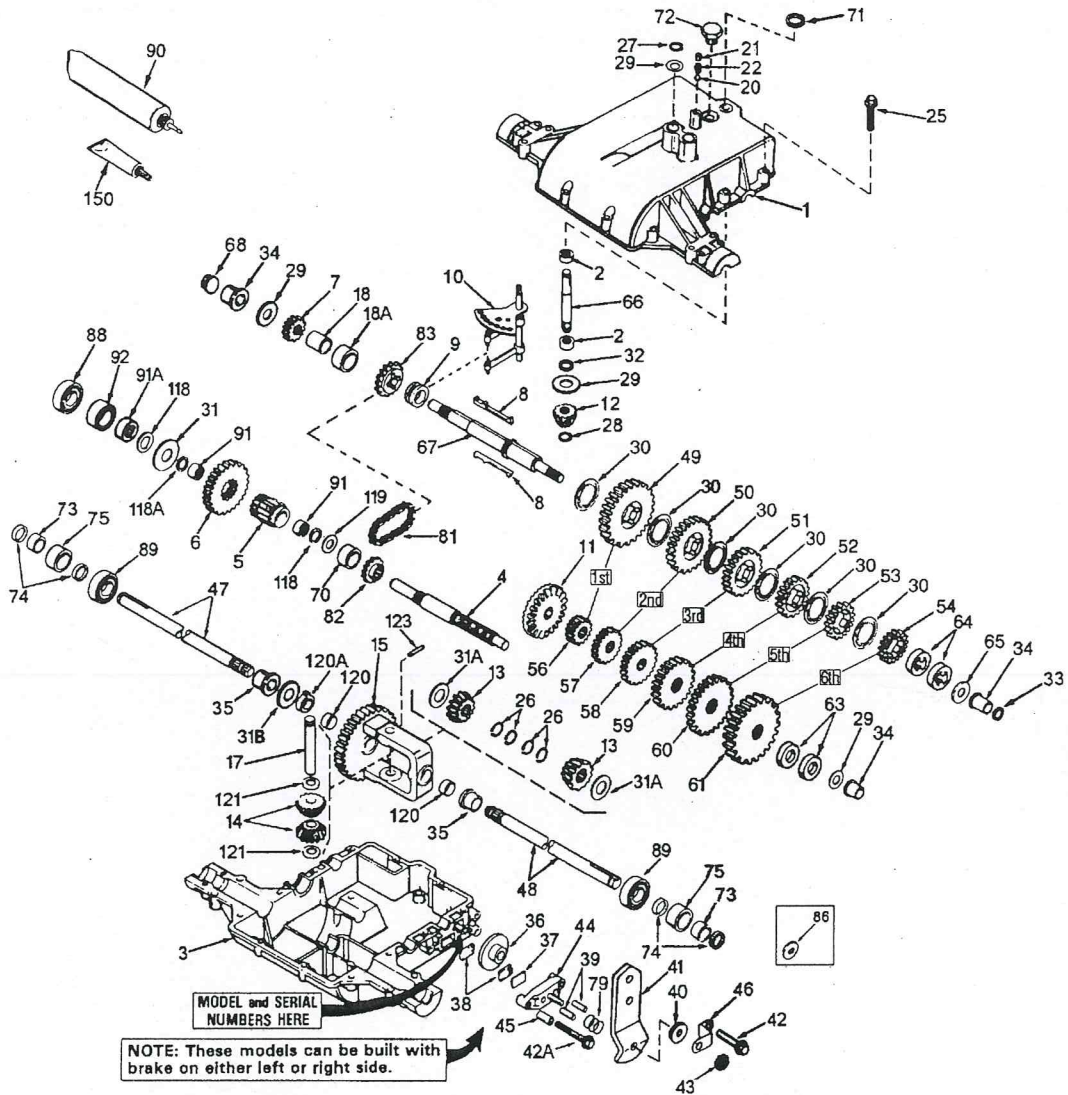

p800.2 800-824B / Transaxle

ILLUSTRATION SHOWS TYPICAL PARTS ONLY. ORDER BY PART NUMBER. PARTS NOT LISTED ARE SUPPLIED BY OEM.

47	48	47C	48C
47A	48A	47D	48D
47B	48B	47E	48E