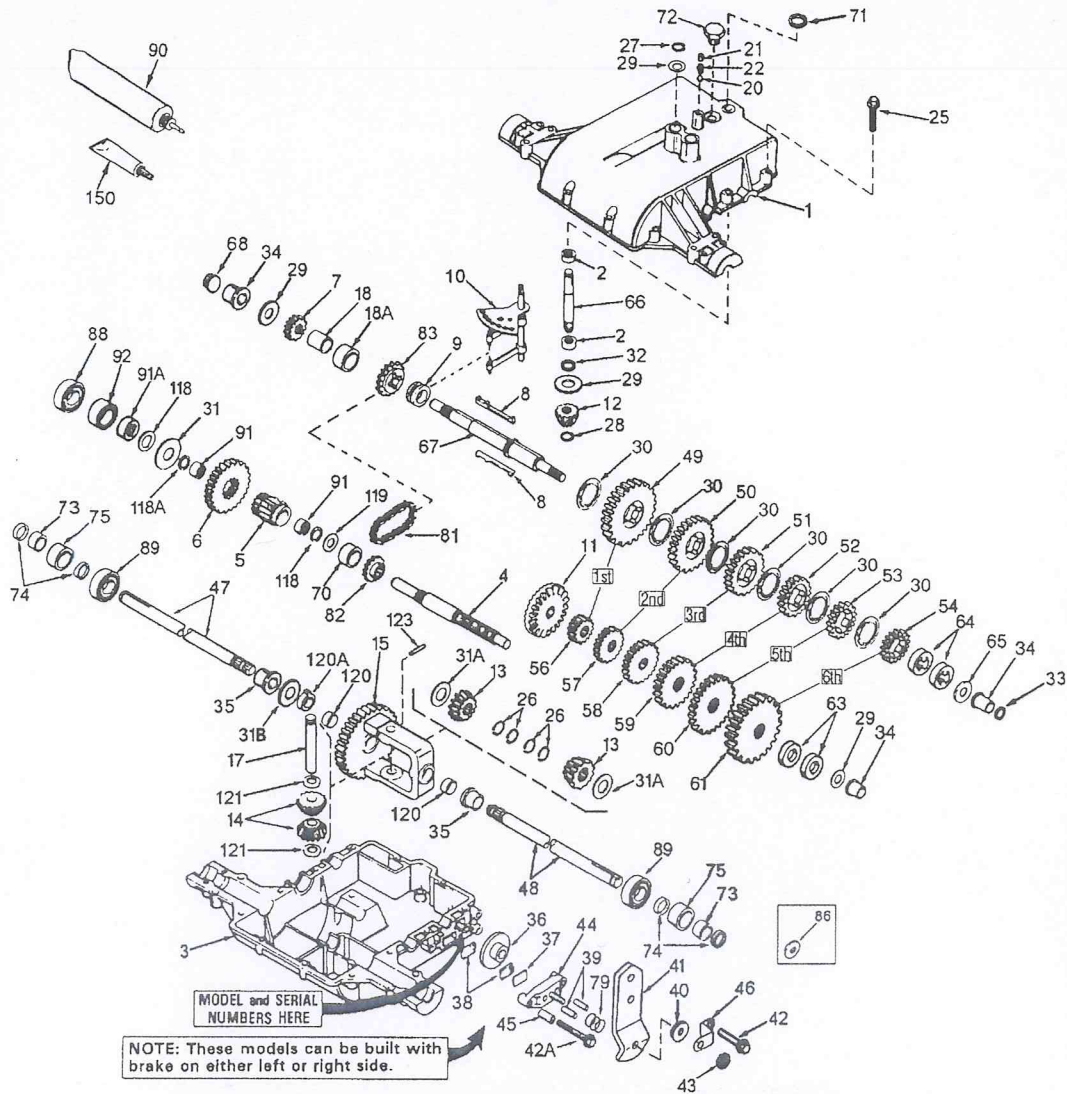

p800.2 800-832A / Transaxle

ILLUSTRATION SHOWS TYPICAL PARTS ONLY. ORDER BY PART NUMBER. PARTS NOT LISTED ARE SUPPLIED BY OEM.

Part List

p800.2 800-832A / Transaxle

REF #	ITEM #	DESCRIPTION	QTY	REMARK
1	772077B	Transaxle Cover		
2	780086A	Needle Bearing		
3	770071B	Transaxle Case		
4	776181	Countershaft		
5	778138	Output Pinion		
6	778139	Output Gear		
7	778136	Spur Gear (15 teeth-steel)		
8	792089A	Shift Key		
9	784266	Shift Collar		
10	784290	Shift Rod & Fork		
11	778137A	Bevel Gear (42 teeth)		
12	778113A	Input Bevel Pinion		
13	778067	Bevel Gear		
14	778068	Bevel Pinion		
15	778175	Differential Gear (Incl. 2 of 120)		
17	786034	Drive Pin		
18	786074	Spacer		
20	792077A	Steel Ball		
21	792078	Set Screw, 3/8-16 x 3/8"		
22	792079	Spring		
25	792073A	Screw, 1/4-20 x 1-1/4"		
26	792018	Retaining Ring		
27	792035	Retaining Ring		
28	788040	Retaining Ring		
29	780072	Thrust Washer		
30	780108	Thrust Washer		
31	780113	Flat washer		
31A	780001	Washer		
32	792001	"O" Ring		
33	788051A	Square Cut Seal		
34	780105A	Flanged Bushing		
35	780118A	Flanged Bushing		
36	790003	Brake Disk		
37	790007	Brake Pad Plate		
38	799021	Brake Pad (pkg of 2)		
39	786026	Dowel Pin		
40	792076A	Flat washer		
41	790008A	Brake Lever		
42	792073A	Screw, 1/4-20 x 1-1/4"		
43	792075	Locknut, 5/16-24		
44	790025	Brake Pad Holder		
46	786086	Brake Lever Bracket		
47B	774365A	Axle (12-3/4" long) (Incl. 26)		
48B	774366A	Axle (14-5/8" long)		