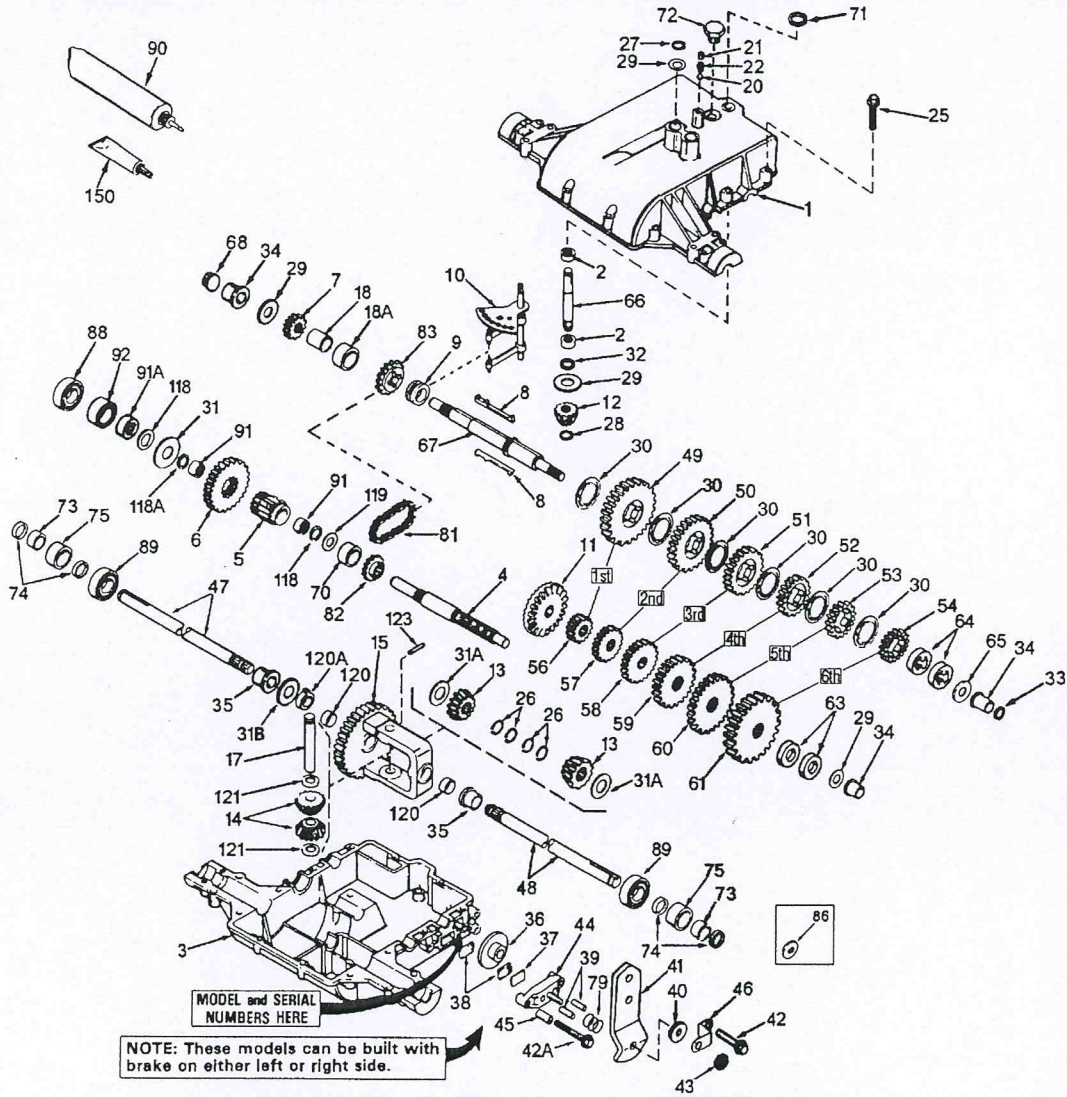

p800.2 800-846 / Transaxle

ILLUSTRATION SHOWS TYPICAL PARTS ONLY. ORDER BY PART NUMBER. PARTS NOT LISTED ARE SUPPLIED BY OEM.

47	48	47C	48C
47A	48A	47D	48D
47B	48B	47E	48E