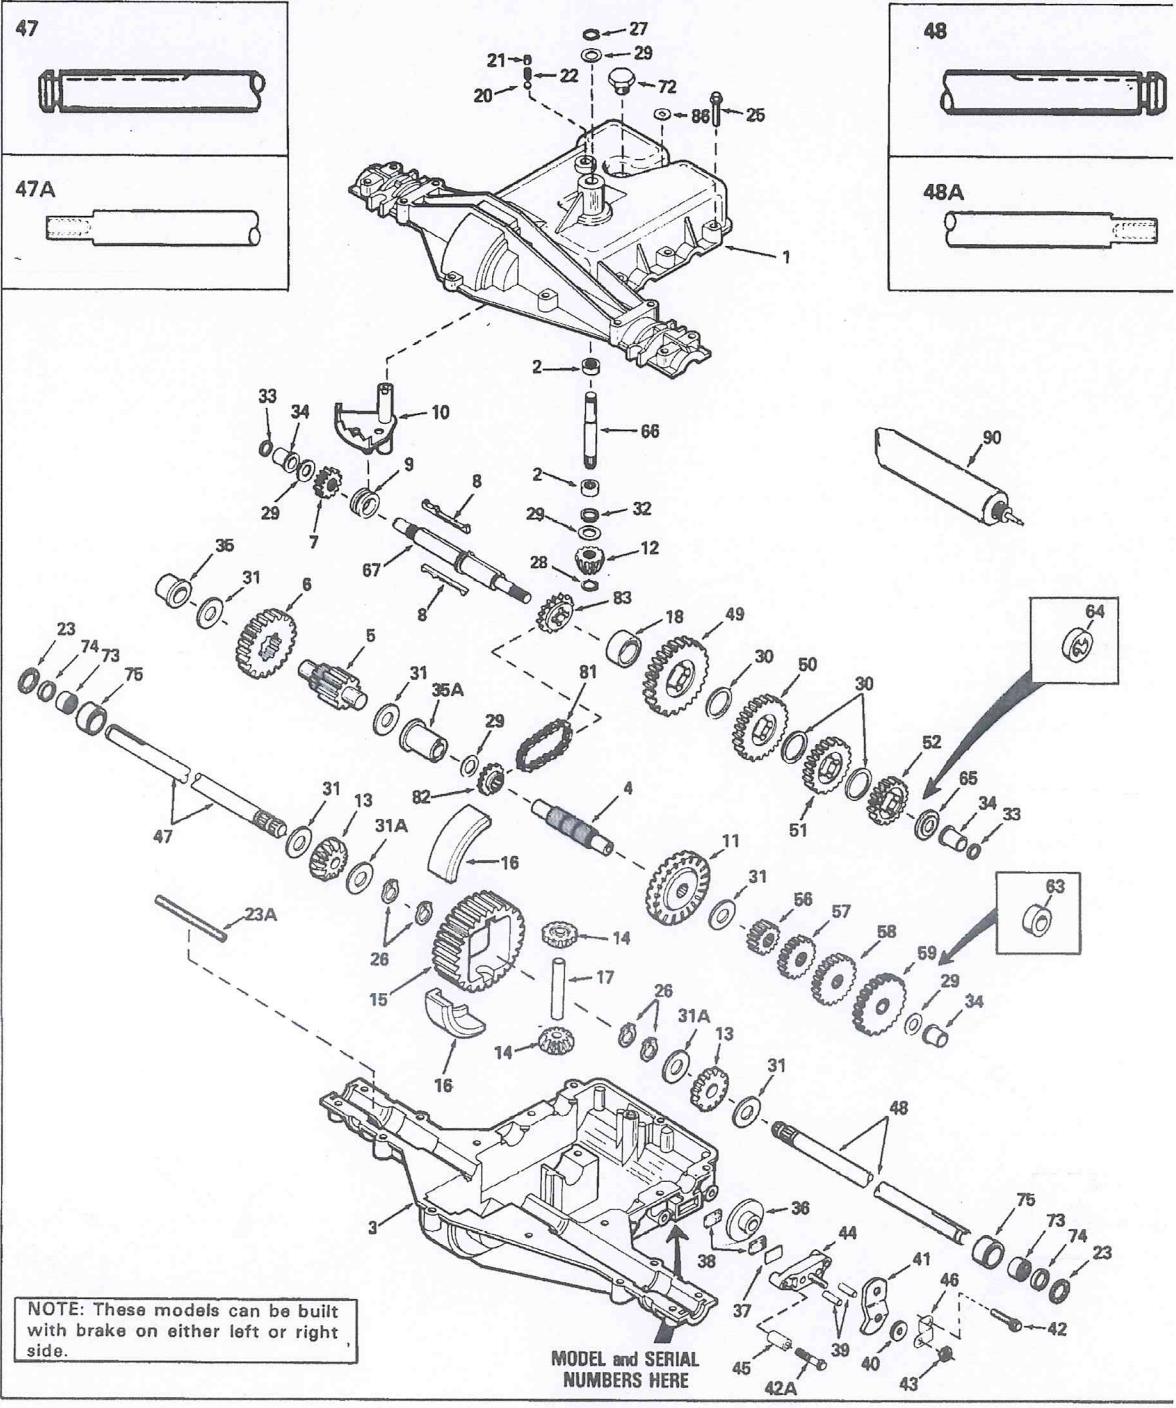

p900.2 900-900-012A / Transaxle

ILLUSTRATION SHOWS TYPICAL PARTS ONLY. ORDER BY PART NUMBER. PARTS NOT LISTED ARE SUPPLIED BY OEM.

NOTE: These models can be built with brake on either left or right side.

MODEL and SERIAL NUMBERS HERE

Part List

p900.2 900-900-012A / Transaxle

REF #	ITEM #	DESCRIPTION	QTY	REMARK
1	772089	Transaxle Cover		
2	780086A	Needle Bearing		
3	770075	Transaxle Case		
4	776218	Countershaft		
5	776219A	Output Shaft & Pinion		
6	778139	Output Gear		
7	778136	Spur Gear		
8	792108	Key		
9	784216	Shift Collar		
10	784330	Shift Rod & Fork		
11	778137A	Bevel Gear (42 teeth)		
12	778113A	Input Bevel Pinion (14 teeth)		
13	778221	Bevel Gear (16 teeth)		
14	778068	Bevel Pinion Gear (16 teeth)		
15	778165	Ring Gear		
16	786101	Bearing Block		
17	786040	Drive Pin		
18	786102	Neutral Spacer		
20	792077A	Steel Ball, 5/16" dia.		
21	792078	Set Screw, 3/8-16 x 3/8"		
22	792079	Spring		
23	788061	Seal Ring		
25	792073A	Screw, 1/4-20 x 1-1/4"		
26	792125	Retaining Ring (pkg of 2)		
27	792035	Retaining Ring		
28	788040	Retaining Ring		
29	780072	Thrust Washer		
30	780108	Thrust Washer		
31	780001	Washer		
32	792001	"O" Ring		
33	788051A	Square Cut Ring		
34	780105A	Flanged Bushing		
35	780118A	Flanged Bushing		
35A	780129	Flanged Bushing		
36	790003	Brake Disk		
37	790007	Brake Pad Plate		
38	799021	Brake Pad (pkg of 2)		
39	786026	Dowel Pin		
40	792076A	Flat washer		
41	790013	Brake Lever		
42	792073A	Screw, 1/4-20 x 1-1/4"		
42A	792073A	Screw, 1/4-20 x 1-1/4"		