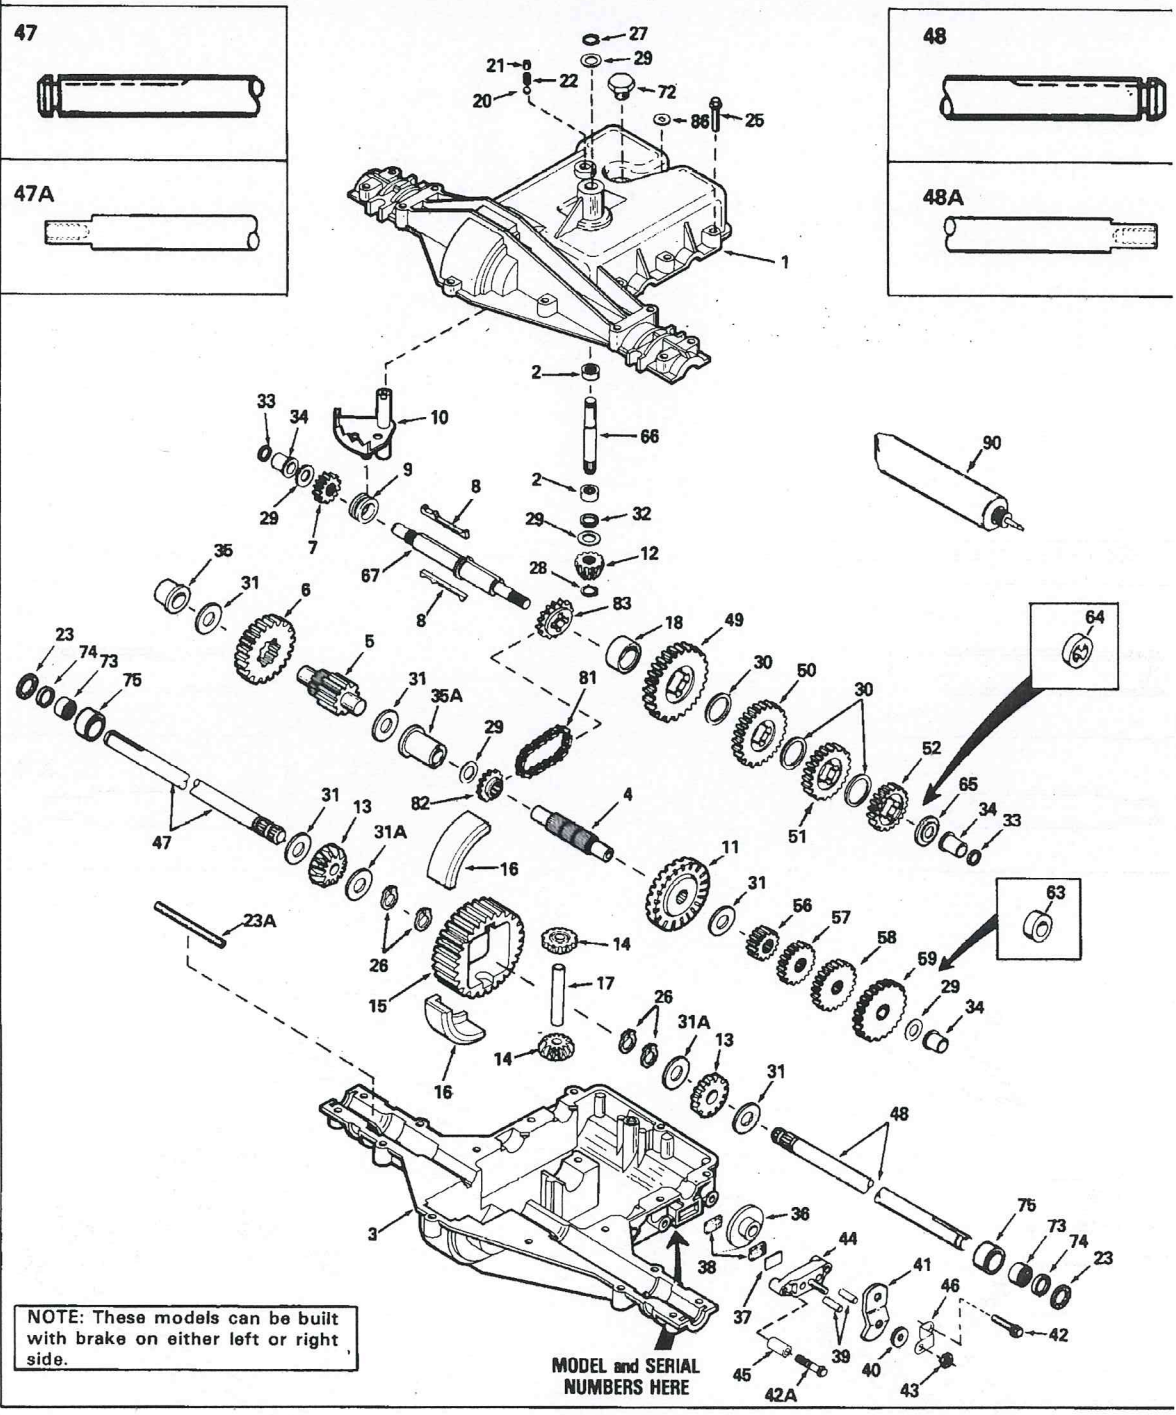

p900.2 900-900-028 / Transaxle

ILLUSTRATION SHOWS TYPICAL PARTS ONLY. ORDER BY PART NUMBER. PARTS NOT LISTED ARE SUPPLIED BY OEM.

Part List

p900.2 900-900-028 / Transaxle

REF #	ITEM #	DESCRIPTION	QTY	REMARK
1	772089	Transaxle Cover		
2	780086A	Needle Bearing		
3	770075	Transaxle Case		
4	776218	Countershaft		
5	776219A	Output Shaft & Pinion		
6	778139	Output Gear		
7	778136	Spur Gear		
8	792108	Key		
9	784266	Shift Collar		
10	784333	Shift Rod & Fork		
11	778188	Bevel Gear (42 teeth)		
12	778113A	Input Bevel Pinion (14 teeth)		
13	778221	Bevel Gear (16 teeth)		
14	778068	Bevel Pinion Gear (16 teeth)		
15	778165	Ring Gear		
16	786101	Bearing Block		
17	786040	Drive Pin		
18	786110	Spacer		
20	792077A	Steel Ball, 5/16" dia.		
21	792078	Set Screw, 3/8-16 x 3/8"		
22	792079	Spring		
23	788061	Seal Ring		
25	792073A	Screw, 1/4-20 x 1-1/4"		
26	792125	Retaining Ring (pkg of 2)		
27	792035	Retaining Ring		
28	788040	Retaining Ring		
29	780072	Thrust Washer		
30	780108	Thrust Washer		
31	780001	Washer		
32	792001	"O" Ring		
33	788051A	Square Cut Ring		
34	780105A	Flanged Bushing		
35	780118A	Flanged Bushing		
35A	780129	Flanged Bushing		
36	790003	Brake Disk		
37	790007	Brake Pad Plate		
38	799021	Brake Pad (pkg of 2)		
39	786026	Dowel Pin		
40	792076A	Flat washer		
41	790013	Brake Lever		
42	792073A	Screw, 1/4-20 x 1-1/4"		
42A	792073A	Screw, 1/4-20 x 1-1/4"		