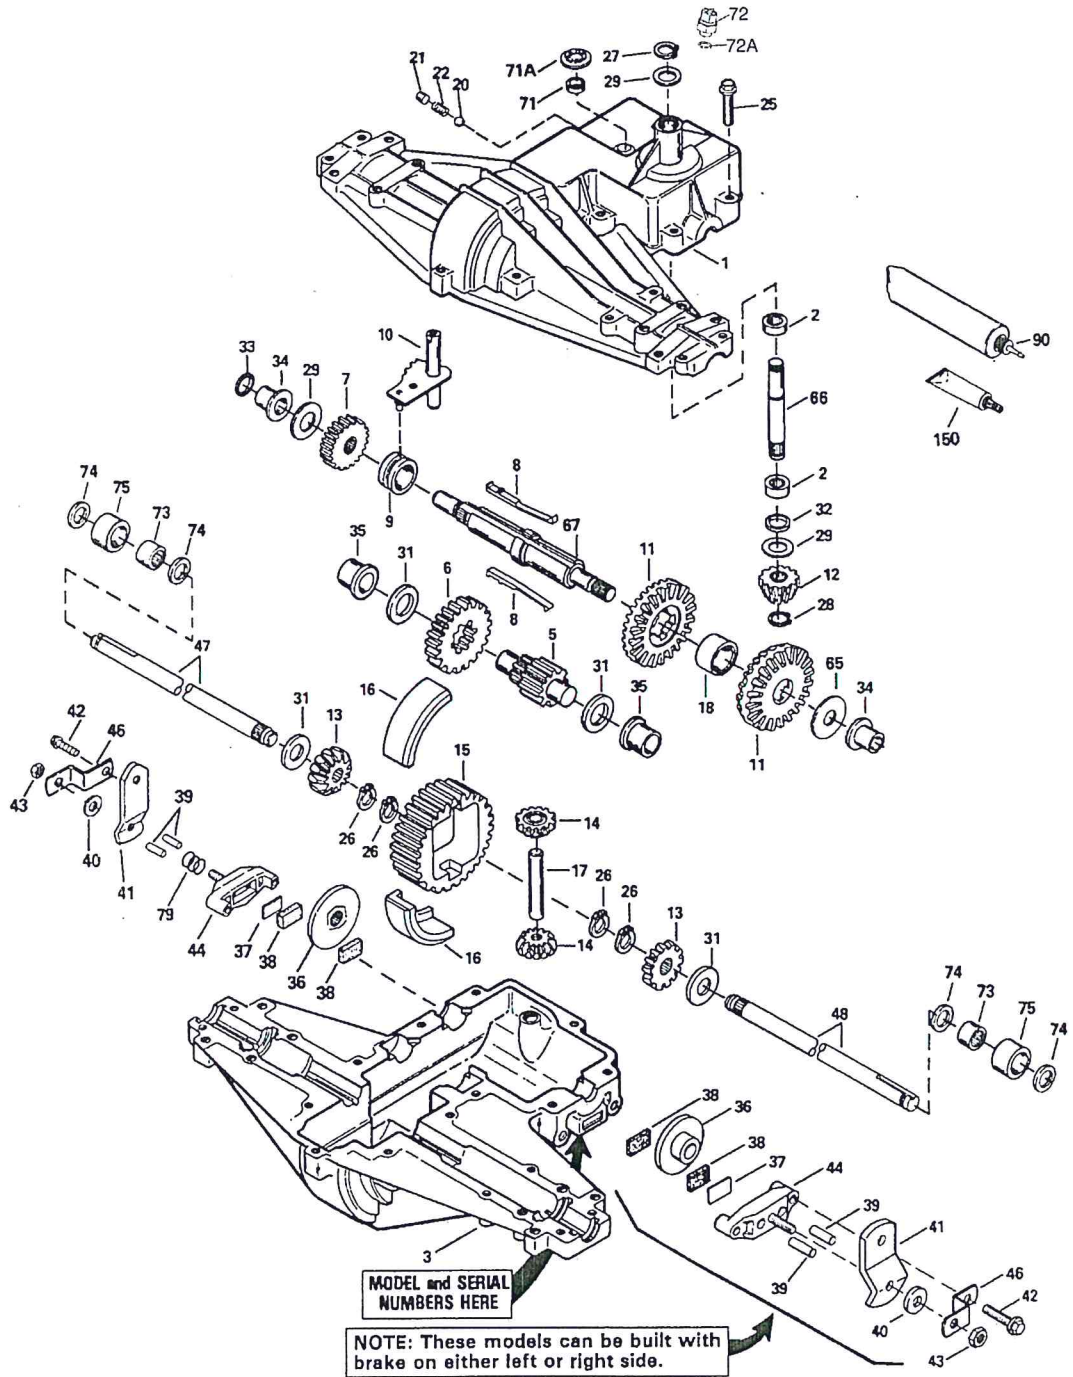

p910.2 910-910-001A / Transaxle

ILLUSTRATION SHOWS TYPICAL PARTS ONLY. ORDER BY PART NUMBER. PARTS NOT LISTED ARE SUPPLIED BY OEM.

Part List

p910.2 910-910-001A / Transaxle

REF #	ITEM #	DESCRIPTION	QTY	REMARK
1	772095A	Transaxle Cover		
2	780086A	Needle Bearing		
3	770084	Transaxle Case		
5	776219A	Output Shaft & Pinion		
6	778139	Output Gear		
7	778136	Spur Gear (15 teeth-steel)		
8	792089A	Shifter Key		
9	784216	Shift Collar		
10	784338	Shift Rod & Fork		
11	778227	Bevel Gear (42 teeth)		
12	778113A	Input Bevel Pinion		
13	778221	Bevel Gear		
14	778068	Bevel Pinion Gear		
15	778165	Ring Gear		
16	786101	Bearing Block		
17	786040	Drive Pin		
18	786126	Spacer		
25	792073A	Screw, 1/4-20 x 1-1/4"		
26	792125	Retainer Ring (pkg of 2)		
27	792035	Retainer Ring		
28	788040	Retainer Ring		
29	780072	Thrust Washer	.632 ID x 1.105 OD x .031	
31	780001	Thrust Washer	.752 ID x 1.500 OD x .057	
32	792001	"O" Ring		
33	788051A	Square Cut Seal		
34	780105A	Flanged Bushing		
35	780118A	Flanged Bushing		
36	790003	Brake Disk		
37	790007	Brake Pad Plate		
38	799021	Brake Pad (pkg of 2)		
39	786026	Dowel Pin		
40	792076A	Flat washer		
41	790042	Brake Lever		
42	792073A	Screw, 1/4-20 x 1-1/4"		
43	792075	Lock Nut, 5/16-24		
44	790025	Brake Pad Holder		
46	786086	Brake Lever Bracket		
47	774696	Axle (14-5/16" long)		
48	774695	Axle (flat)		
65	780109	Thrust Washer		
66	776135	Input Shaft (3.687" long)		
67	776269	Brake Shaft (7.625" long)		

71	788069	Square Cut Seal		
71A	792145	Push Nut		
73	780140	Needle Bearing		
74	788066	Square Cut Ring		
75	786084	Sleeve		
90	788067B	Grease		32 oz. bottle Bentonite grease
150	510334	Gasket Eliminator (Loctite No.515)		