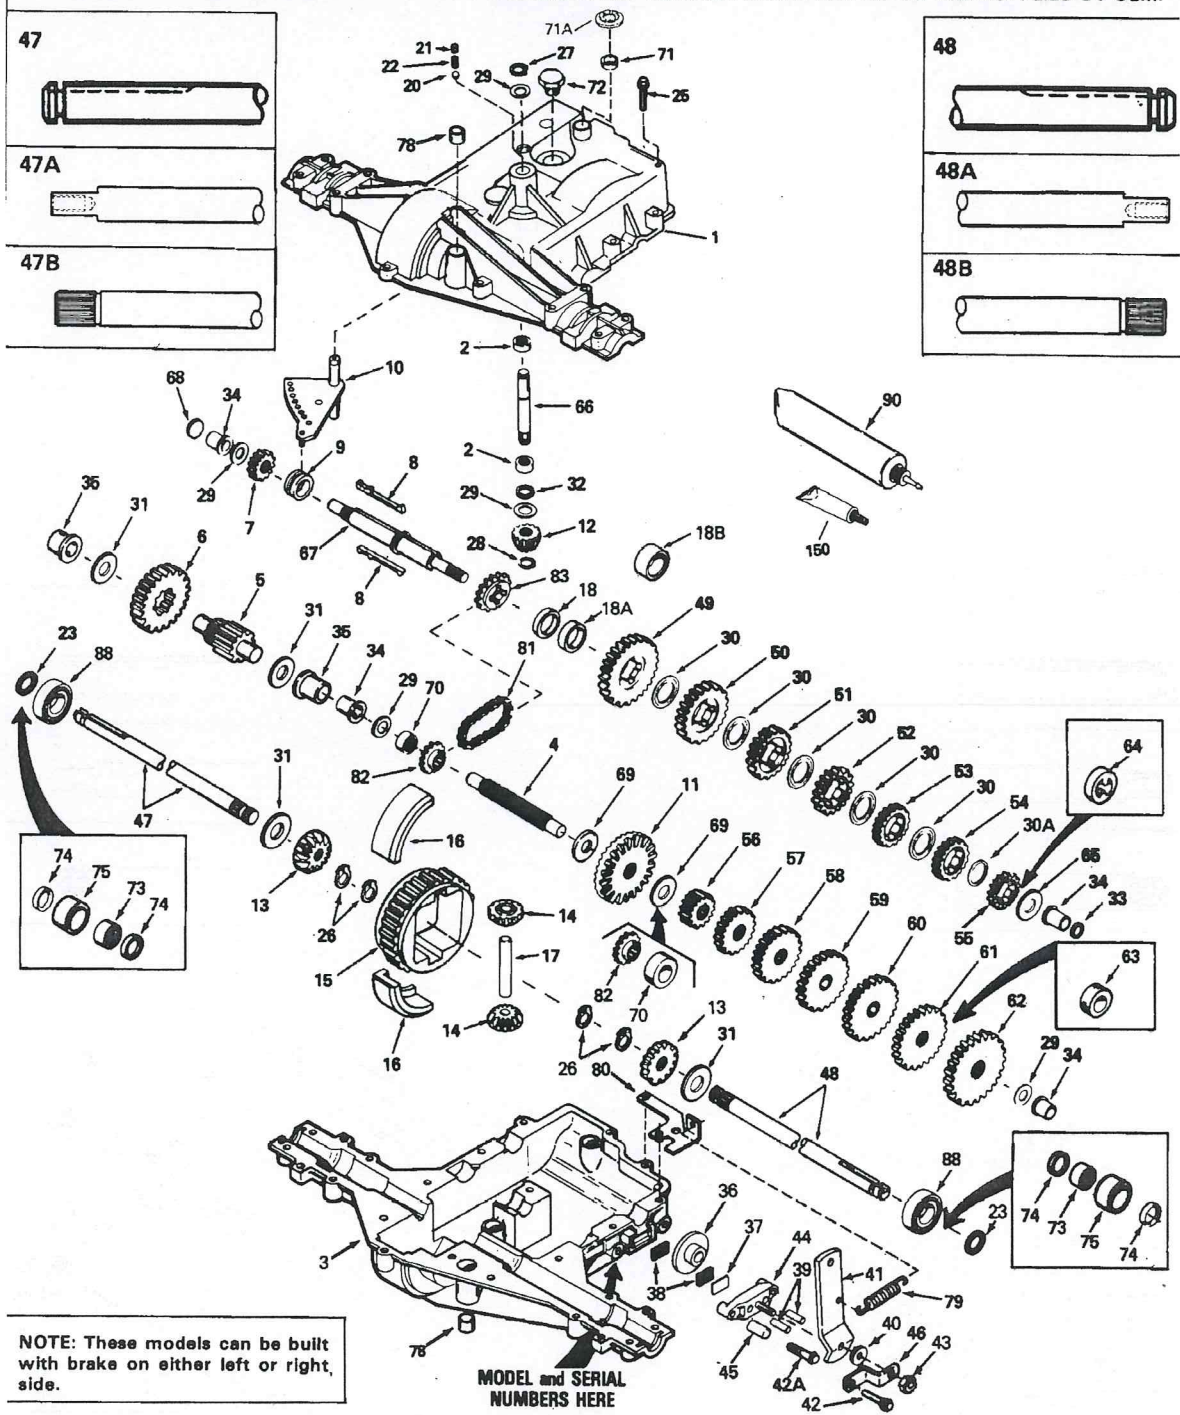

## Part List

p920.2 920-920-007 / Transaxle

REF #	ITEM #	DESCRIPTION	QTY	REMARK
1	772094	Transaxle Cover		
2	780086A	Needle Bearing		
3	770082	Transaxle Case		
4	776260A	Countershaft		
5	776219A	Output Shaft & Pinion		
6	778139	Output Gear		
7	778136	Spur Gear (15 teeth-steel)		
8	792123A	Key		
9	784216	Shifter Collar		
10	784337A	Shift Rod & Fork		
11	778188	Bevel Gear (42 teeth)		
12	778113A	Input Bevel Pinion		
13	778221	Bevel Gear		
14	778068	Bevel Pinion Gear		
15	778165	Ring Gear		
16	786101	Bearing Block		
17	786040	Drive Pin		
18B	786110	Spacer (.550/.540 thick)		
20	792077A	Steel Ball, 5/16" dia.		
21	792078	Set Screw, 3/8-16 x 3/8"		
22	792079	Spring		
23	788061	Seal Ring		
25	792073A	Screw, 1/4-20 x 1-1/4"		
26	792125	Retainer Ring		
27	792035	Retainer Ring		
28	788040	Retainer Ring		
29	780072	Thrust Washer		
30	780108	Thrust Washer		
31	780001	Washer		
32	792001	"O" Ring		
33	788051A	Square Cut Seal		
34	780105A	Flanged Bushing		
35	780118A	Flanged Bushing		
36	790003	Brake Disk		
37	790007	Brake Pad Plate		
38	799021	Brake Pad (Pkg. of 2)		
39	786026	Dowel Pin		
40	792076A	Flat washer		
41	790013	Brake Lever		
42	792073A	Screw, 1/4-20 x 1-1/4"		
42A	792073A	Screw, 1/4-20 x 1-1/4"		
43	792075	Lock Nut, 5/16-24		
44	790025	Brake Pad Holder		