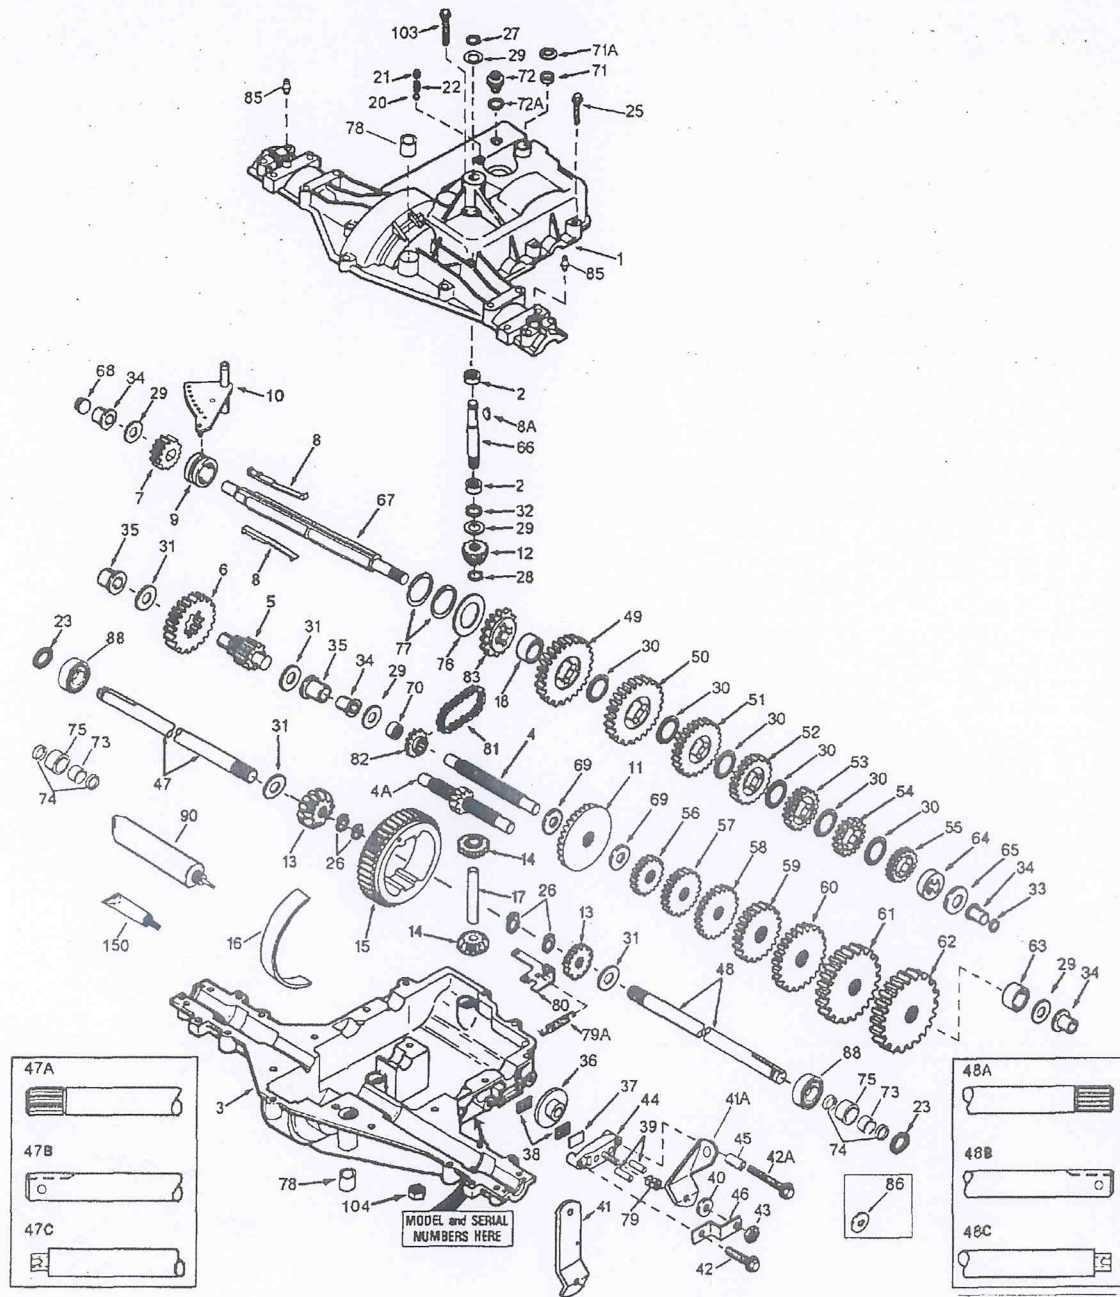

p930.2 930-930-003A / Transaxle

ILLUSTRATION SHOWS TYPICAL PARTS ONLY. ORDER BY PART NUMBER. PARTS NOT LISTED ARE SUPPLIED BY OEM.

Part List

p930.2 930-930-003A / Transaxle

REF #	ITEM #	DESCRIPTION	QTY	REMARK
1	772109A	Transaxle Cover		
2	780086A	Needle Bearing		
3	770103A	Transaxle Case		
4	776260A	Countershaft		
5	776219A	Output Shaft & Pinion		
6	778139	Output Gear		
7	778136	Spur Gear (15 teeth-steel)		
8	792136A	Shifter Key		
9	784352	Shifter Collar		
10	784355	Shift Rod & Fork		
11	778229	Bevel Gear (42 teeth-steel)		
12	778113A	Input Bevel Pinion		
13	778166	Bevel Gear (steel)		
14	778131	Bevel Pinion Gear (steel)		
15	778260	Ring Gear		
17	786139	Drive Pin		
18	786102	Spacer		
20	792077A	Steel Ball (5/16" dia.)		
21	792078	Set Screw, 3/8-16 x 3/8"		
22	792079	Spring		
23	788061	Seal Ring		
25	792073A	Screw, 1/4-20 x 1-1/4"		
26	792125	Retaining Ring (pkg of 2)		
27	792035	Retaining Ring		
28	788040	Retaining Ring		
29	780072	Thrust Washer		
30	780108	Thrust Washer		
31	780001	Washer		
32	792001	"O" Ring		
33	788051A	Square Cut Seal		
34	780105A	Flanged Bushing		
35	780118A	Flanged Bushing		
36	790003	Brake Disk		
37	790007	Brake Pad Plate		
38	799021	Brake Pad (pkg of 2)		
39	786026	Dowel Pin		
40	792076A	Flat washer		
41	790051	Brake Lever		
42	792073A	Screw, 1/4-20 x 1-1/4"		
43	792075	Locknut, 5/16-24		
44	790025	Brake Pad Holder		
46	786086	Brake Lever Bracket