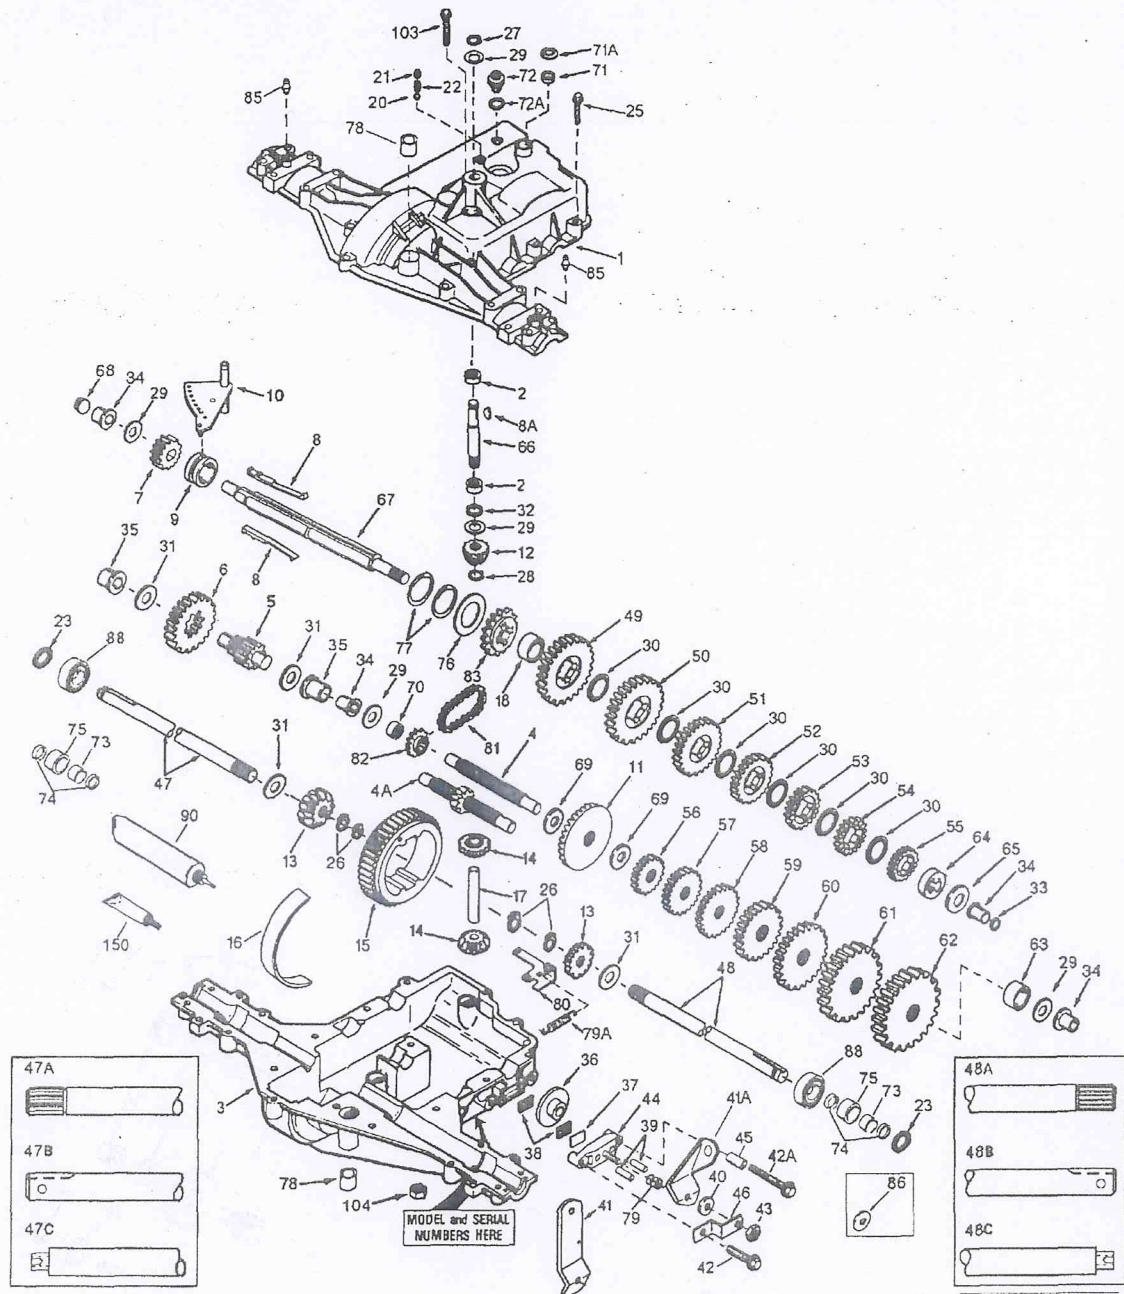

p930.2 930-930-008 / Transaxle

ILLUSTRATION SHOWS TYPICAL PARTS ONLY. ORDER BY PART NUMBER. PARTS NOT LISTED ARE SUPPLIED BY OEM.

Part List

p930.2 930-930-008 / Transaxle

REF #	ITEM #	DESCRIPTION	QTY	REMARK
1	772108A	Transaxle Cover		
2	780086A	Needle Bearing		
3	770102A	Transaxle Case		
4	776260A	Countershaft		
5	776219A	Output Shaft & Pinion		
6	778139	Output Gear		
7	778136	Spur Gear (15 teeth-steel)		
8	792136A	Shifter Key		
9	784352	Shifter Collar		
10	784355	Shift Rod & Fork		
11	778229	Bevel Gear (42 teeth-steel)		
12	778113A	Input Bevel Pinion		
13	778221	Bevel Gear		
14	778068	Bevel Pinion Gear		
15	778260	Ring Gear		
17	786139	Drive Pin		
18	786102	Spacer		
20	792077A	Steel Ball (5/16" dia.)		
21	792078	Set Screw, 3/8-16 x 3/8"		
22	792079	Spring		
23	788061	Seal Ring		
25	792073A	Screw, 1/4-20 x 1-1/4"		
26	792125	Retaining Ring (Pkg. of 2)		
27	792035	Retaining Ring		
28	788040	Retaining Ring		
29	780072	Thrust Washer		
30	780108	Thrust Washer		
31	780001	Washer		
32	792001	"O" Ring		
33	788051A	Square Cut Seal		
34	780105A	Flanged Bushing		
35	780118A	Flanged Bushing		
36	790003	Brake Disk		
37	790007	Brake Pad Plate		
38	799021	Brake Pad (Pkg. of 2)		
39	786026	Dowel Pin		
40	792076A	Flat washer		
41	790047	Brake Lever		
42	792073A	Screw, 1/4-20 x 1-1/4"		
42A	792085A	Screw, 1/4-20 x 2-1/4"		
43	792075	Locknut, 5/16-24		
44	790025	Brake Pad Holder		
45	786067	Spacer		