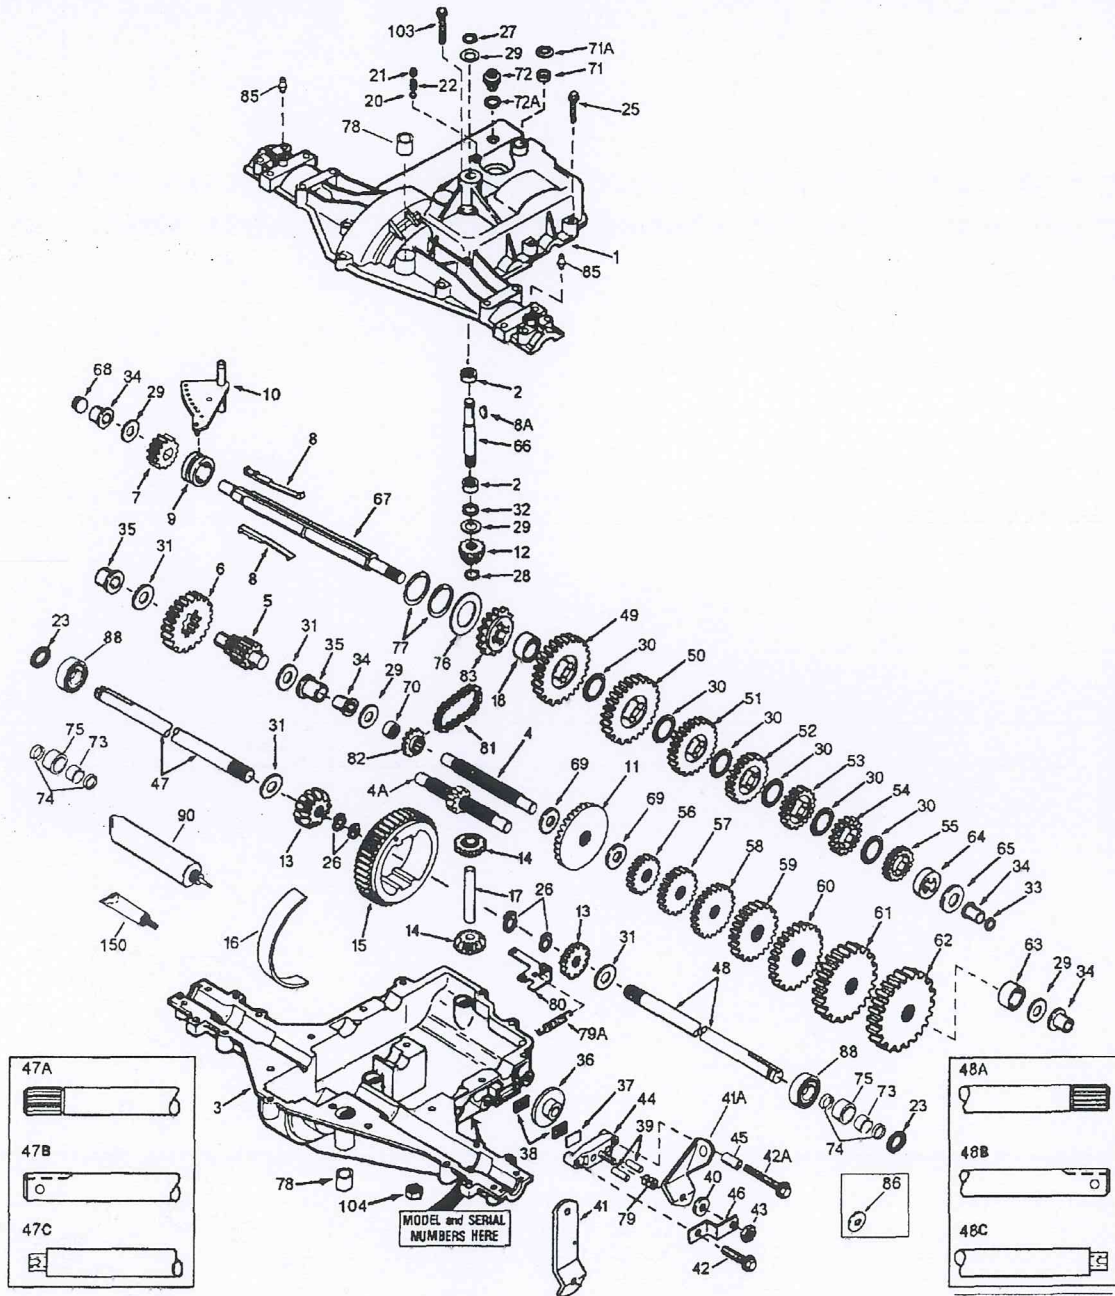

## Part List

p930.2 930-930-012 / Transaxle

REF #	ITEM #	DESCRIPTION	QTY	REMARK
1	772108A	Transaxle Cover		
2	780086A	Needle Bearing		
3	770102A	Transaxle Case		
4	776260A	Countershaft		
5	776219A	Output Shaft & Pinion		
6	778139	Output Gear		
7	778136	Spur Gear (15 teeth-steel)		
8	792136A	Shifter Key		
9	784352	Shifter Collar		
10	784358	Shift Rod & Fork		
11	778229	Bevel Gear (42 teeth-steel)		
12	778113A	Input Bevel Pinion		
13	778221	Bevel Gear		
14	778068	Bevel Pinion Gear		
15	778260	Ring Gear		
17	786139	Drive Pin		
18	786102	Spacer		
20	792077A	Steel Ball (5/16" dia.)		
21	792078	Set Screw, 3/8-16 x 3/8"		
22	792079	Spring		
23	788061	Seal Ring		
25	792073A	Screw, 1/4-20 x 1-1/4"		
26	792125	Retaining Ring (Pkg. of 2)		
27	792035	Retaining Ring		
28	788040	Retaining Ring		
29	780072	Thrust Washer		
30	780108	Thrust Washer		
31	780001	Washer		
32	792001	"O" Ring		
33	788051A	Square Cut Seal		
34	780105A	Flanged Bushing		
35	780118A	Flanged Bushing		
36	790003	Brake Disk		
37	790007	Brake Pad Plate		
38	799021	Brake Pad (Pkg. of 2)		
39	786026	Dowel Pin		
40	792076A	Flat washer		
41	790060	Brake Lever		
42	792073A	Screw, 1/4-20 x 1-1/4"		
42A	792073A	Screw, 1/4-20 x 1-1/4"		
43	792075	Locknut, 5/16-24		
44	790025	Brake Pad Holder		
46	786086	Brake Lever		