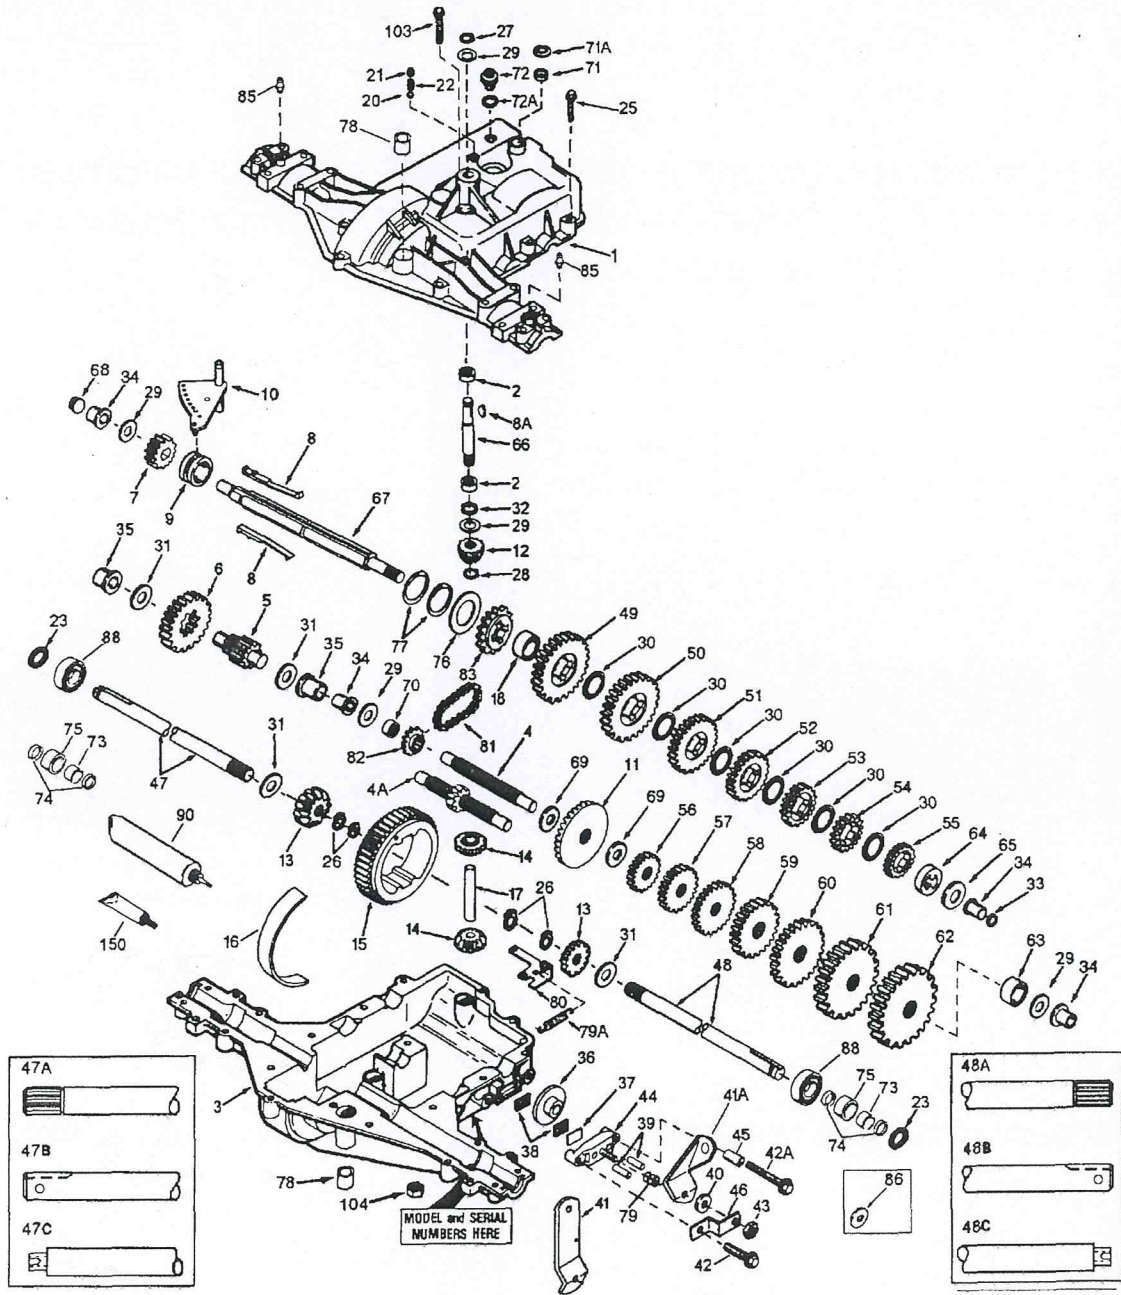

p930.2 930-930-017A / Transaxle

ILLUSTRATION SHOWS TYPICAL PARTS ONLY. ORDER BY PART NUMBER. PARTS NOT LISTED ARE SUPPLIED BY OEM.

Part List

p930.2 930-930-017A / Transaxle

REF #	ITEM #	DESCRIPTION	QTY	REMARK
1	772108A	Transaxle Cover	1	
2	780086A	Needle Bearing	2	
3	770102A	Transaxle Case	1	
4	776260A	Countershaft	1	
5	776219A	Output Shaft & Pinion	1	
6	778139	Output Gear (35 teeth)	1	
7	778136	Spur Gear (15 teeth-steel)	1	
8	792136A	Shift Key	4	
9	784352	Shift Collar	1	
10	784355	Shift Rod & Fork	1	
11	778229	Bevel Gear (42 teeth)	1	
12	778113A	Input Bevel Pinion	1	
13	778221	Bevel Gear (16 teeth)	2	
14	778068	Differential Pinion	2	
15	778260	Ring Gear	1	
17	786139	Drive Pin	1	
18	786102	Spacer	1	
20	792077A	Steel Ball, 5/16" dia.	1	
21	792078	Set Screw, 3/8-16 x 3/8"	1	
22	792079	Spring	1	
23	788061	Seal Ring	2	
25	792073A	Screw, 1/4-20 x 1-1/4"	17	
26	792125	Retaining Ring (Pkg. of 2)	4	
27	792035	Retaining Ring	1	
28	788040	Retaining Ring	1	
29	780072	Washer	5	
30	780108	Washer	5	
31	780001	Washer	4	
32	792001	"O" Ring	1	
33	788051A	Square Cut Ring	1	
34	780105A	Flanged Bushing	4	
35	780118A	Flanged Bushing	2	
36	790003	Brake Disk	1	
37	790007	Brake Pad Plate	1	
38	799021	Brake Pad (Pkg. of 2)	2	
39	786026	Dowel Pin	2	
40	792076A	Washer	1	
41	790023A	Brake Lever	1	
42	792073A	Screw, 1/4-20 x 1-1/4"	1	
42A	792085A	Screw, 1/4-20 x 2-1/4"	1	
43	792075	Locknut, 5/16-24	1	
44	790025	Brake Pad Holder	1	