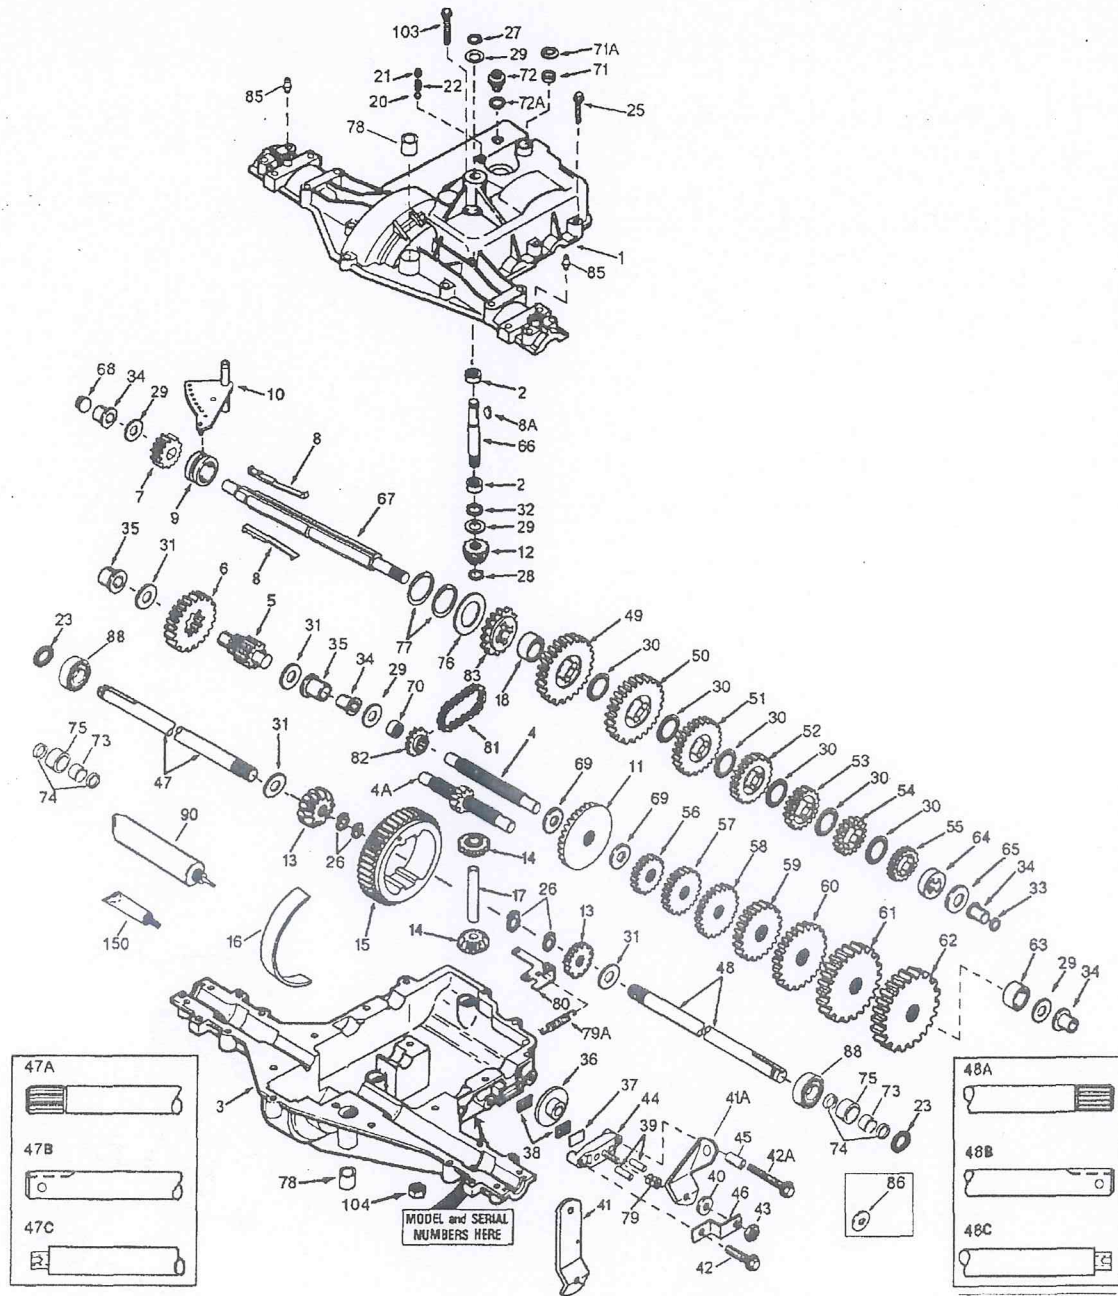

p930.2 930-930-022 / Transaxle

ILLUSTRATION SHOWS TYPICAL PARTS ONLY. ORDER BY PART NUMBER. PARTS NOT LISTED ARE SUPPLIED BY OEM.

Part List

p930.2 930-930-022 / Transaxle

REF #	ITEM #	DESCRIPTION	QTY	REMARK
1	772140	Transaxle Cover	1	
2	780086A	Needle Bearing	2	
3	770102A	Transaxle Case	1	
4	776260A	Countershaft	1	
5	776219B	Output Shaft & Pinion	1	
6	778139	Output Gear (35 teeth)	1	
7	778136	Spur Gear (15 teeth-steel)	1	
8	792123A	Shift Key	4	
9	784216	Shift Collar	1	
10	784345	Shift Rod & Fork	1	
11	778137A	Bevel Gear (42 teeth)	1	
12	778153	Input Bevel Pinion	1	
13	778221	Bevel Gear (16 teeth)	2	
14	778068	Differential Pinion	2	
15	778260	Ring Gear	1	
17	786139	Drive Pin	1	
18	786102	Spacer	1	
20	792077A	Steel Ball, 5/16" dia.	1	
21	792078	Set Screw, 3/8-16 x 3/8"	1	
22	792079	Spring	1	
23	788061	Seal Ring	2	
25	792073A	Screw, 1/4-20 x 1-1/4"	17	
26	792125	Retaining Ring (Pkg. of 2)	4	
27	792035	Retaining Ring	1	
28	788040	Retaining Ring	1	
29	780072	Washer	5	
30	780108	Washer	4	
31	780001	Washer	4	
32	792001	"O" Ring	1	
33	788051A	Square Cut Ring	1	
34	780105A	Flanged Bushing	4	
35	780118A	Flanged Bushing	2	
36	790003	Brake Disk	1	
37	790007	Brake Pad Plate	1	
38	799021	Brake Pad (pkg of 2)	2	
39	786026	Dowel Pin	2	
40	792076A	Washer	1	
41	790008A	Brake Lever	1	
42	792073A	Screw, 1/4-20 x 1-1/4"	2	
43	792075	Locknut, 5/16-24	1	
44	790025	Brake Pad Holder	1	
46	786086	Brake Lever Bracket	1