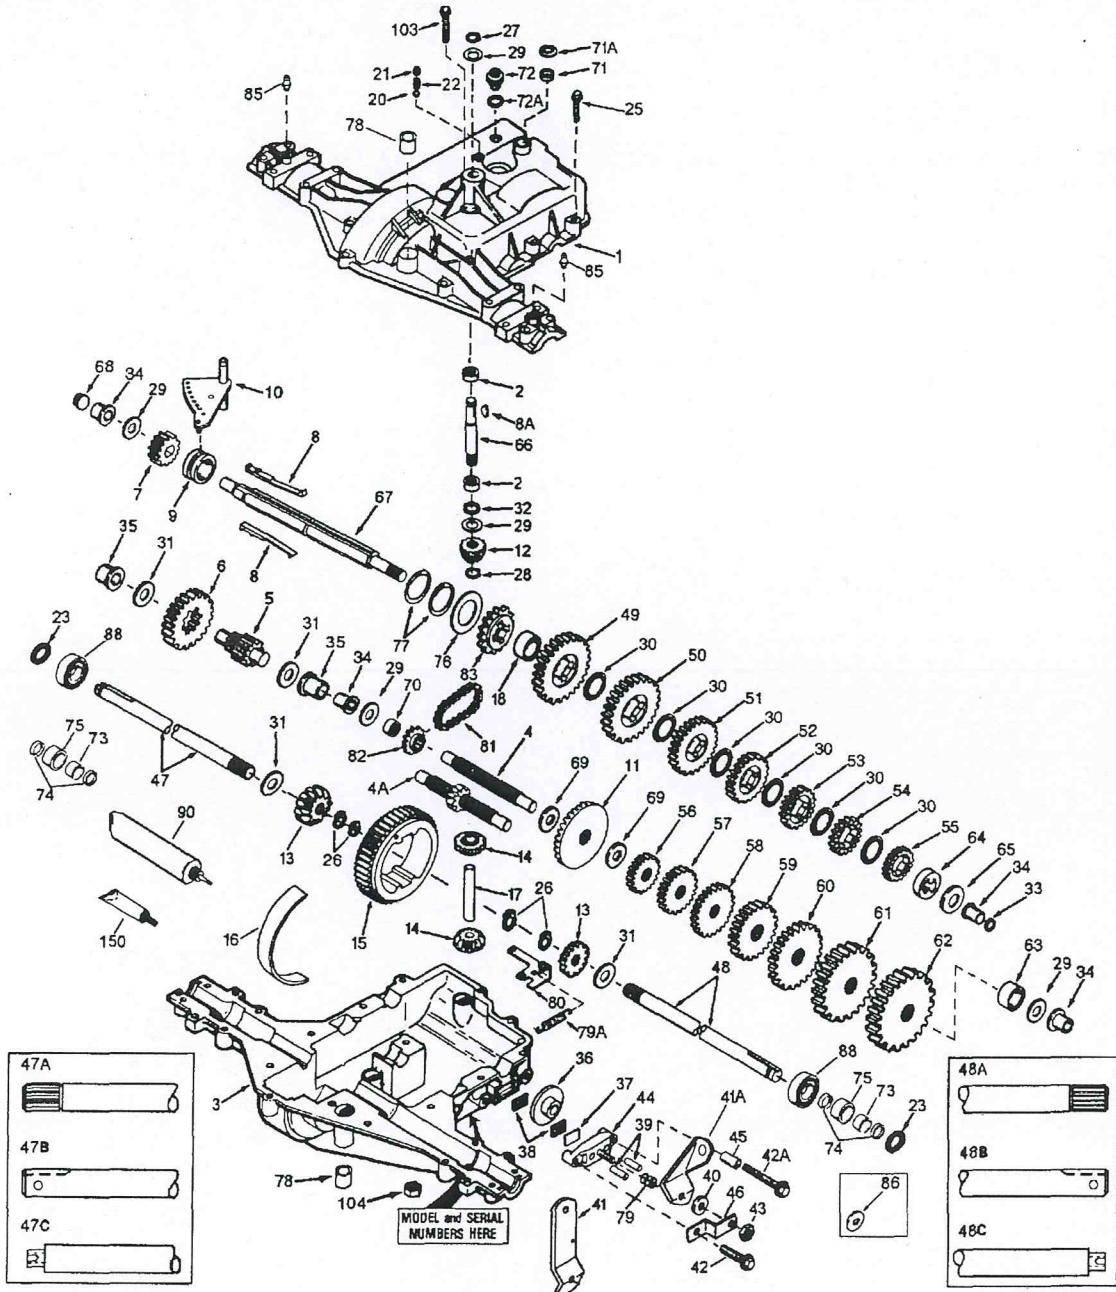

p930.2 930-930-024A / Transaxle

ILLUSTRATION SHOWS TYPICAL PARTS ONLY. ORDER BY PART NUMBER. PARTS NOT LISTED ARE SUPPLIED BY OEM.

Part List

p930.2 930-930-024A / Transaxle

REF #	ITEM #	DESCRIPTION	QTY	REMARK
1	772108A	Transaxle Cover	1	
2	780086A	Needle Bearing	2	
3	770102A	Transaxle Case	1	
4	776260A	Countershaft	1	
5	776219A	Output Shaft & Pinion	1	
6	778139	Output Gear (35 teeth)	1	
7	778136	Spur Gear (15 teeth-steel)	1	
8	792123A	Shift Key	4	
9	784216	Shift Collar	1	
10	784337A	Shift Fork	1	
11	778137A	Bevel Gear (42 teeth)	1	
12	778113A	Input Bevel Pinion	1	
13	778327	Bevel Gear (Incl. 14)	2	
14	778327	Bevel Pinion (Incl. 13)	2	
15	778260	Ring Gear	1	
16	786150	Bearing Strip	1	
17	786139	Drive Pin	1	
18	786102	Spacer	1	
20	792077A	Steel Ball, 5/16" dia.	1	
21	792078	Set Screw, 3/8-16 x 3/8"	1	
22	792079	Spring	1	
23	788061	Seal Ring	2	
25	792073A	Screw, 1/4-20 x 1-1/4"	17	
26	792125	Retaining Ring (Pkg. of 2)	4	
27	792035	Retaining Ring	1	
28	788040	Retaining Ring	1	
29	780072	Washer	5	
30	780108	Washer	4	
31	780001	Washer	4	
32	792001	"O" Ring	1	
33	788051A	Square Cut Ring	1	
34	780105A	Flanged Bushing	4	
35	780118A	Flanged Bushing	2	
36	790003	Brake Disk	1	
37	790007	Brake Pad Plate	1	
38	799021	Brake Pad (pkg of 2)	2	
39	786026	Dowel Pin	2	
40	792076A	Washer	1	
41	790013	Brake Lever	1	
42	792073A	Screw, 1/4-20 x 1-1/4"	2	
43	792075	Locknut, 5/16-24	1	
44	790025	Brake Pad Holder	1	