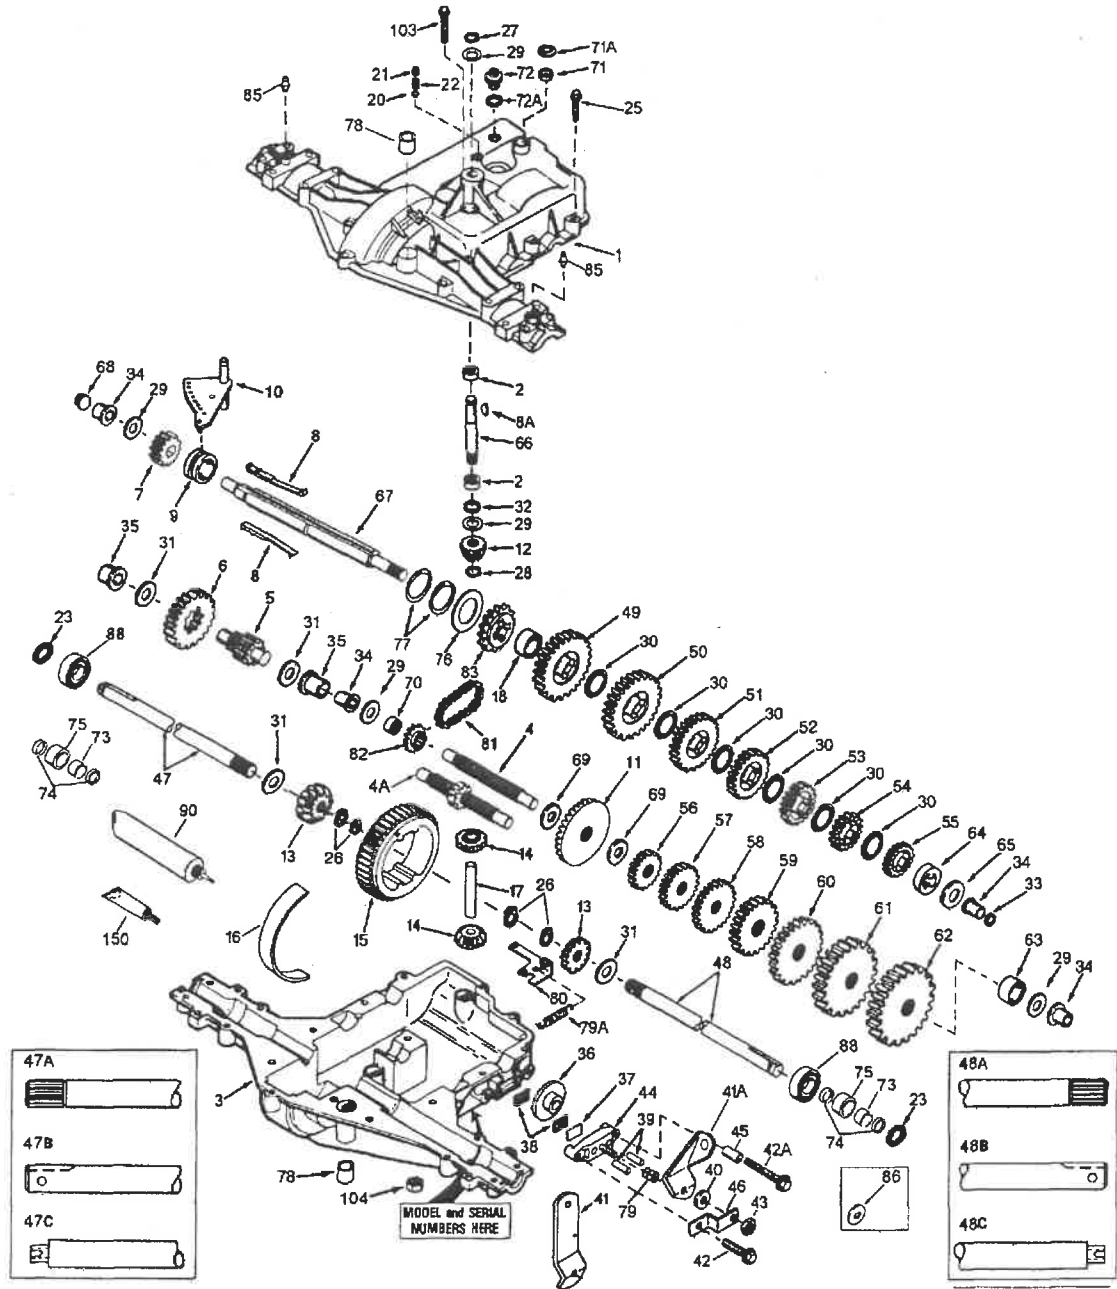

p930.2 930-930-033 / Transaxle

ILLUSTRATION SHOWS TYPICAL PARTS ONLY. ORDER BY PART NUMBER. PARTS NOT LISTED ARE SUPPLIED BY OEM.

Part List

p930.2 930-930-033 / Transaxle

REF #	ITEM #	DESCRIPTION	QTY	REMARK
1	772108A	Transaxle Cover		
2	780086A	Needle Bearing		
3	770102A	Transaxle Case		
4	776260A	Countershaft		
5	776219A	Output Shaft & Pinion		
6	778139	Output Gear		
7	778136	Spur Gear (15 teeth-steel)		
8	792136A	Shifter Key		
9	784352	Shifter Collar		
10	784362	Shift Rod & Fork		
11	778229	Bevel Gear (42 teeth-steel)		
12	778113A	Input Bevel Pinion		
13	778221	Bevel Gear		
14	778068	Bevel Pinion Gear		
15	778260	Ring Gear		
17	786139	Drive Pin		
18	786102	Spacer		
20	792077A	Steel Ball (5/16" dia.)		
21	792078	Set Screw, 3/8-16 x 3/8"		
22	792079	Spring		
23	788061	Seal Ring		
25	792073A	Screw, 1/4-20 x 1-1/4"		
26	792125	Retaining Ring (Pkg. of 2)		
27	792035	Retaining Ring		
28	788040	Retaining Ring		
29	780072	Thrust Washer		
30	780108	Thrust Washer		
31	780001	Washer		
32	792001	"O" Ring		
33	788051A	Square Cut Seal		
34	780105A	Flanged Bushing		
35	780118A	Flanged Bushing		
36	790003	Brake Disk		
37	790007	Brake Pad Plate		
38	799021	Brake Pad (Pkg. of 2)		
39	786026	Dowel Pin		
40	792076A	Flat washer		
41	790057	Brake Lever		
42	792073A	Screw, 1/4-20 x 1-1/4"		
42A	792073A	Screw, 1/4-20 x 1-1/4"		
43	792075	Locknut, 5/16-24		
44	790025	Brake Pad Holder		
46	786086	Brake Lever		