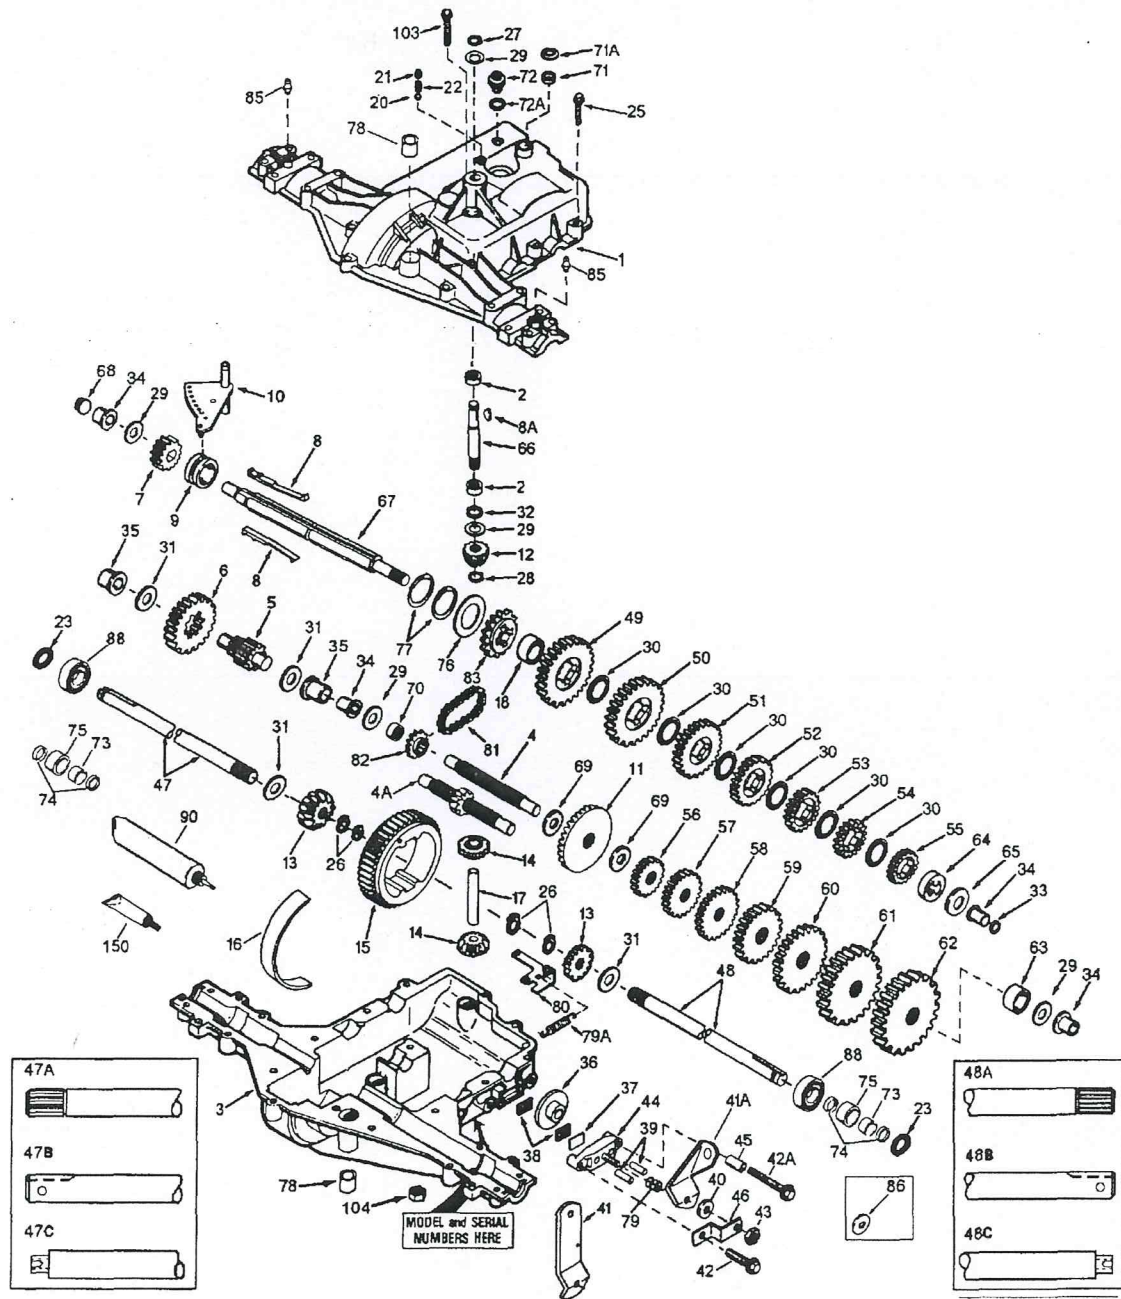

p930.2 930-930-055A / Transaxle

ILLUSTRATION SHOWS TYPICAL PARTS ONLY. ORDER BY PART NUMBER. PARTS NOT LISTED ARE SUPPLIED BY OEM.

Part List

p930.2 930-930-055A / Transaxle

REF #	ITEM #	DESCRIPTION	QTY	REMARK
1	772108A	Transaxle Cover	1	
2	780086A	Needle Bearing	2	
3	770102A	Transaxle Case	1	
4	776260A	Countershaft	1	
5	776219B	Output Shaft & Pinion	1	
6	778139	Output Gear (35 teeth)	1	
7	778136	Spur Gear (15 teeth-steel)	1	
8	792136A	Shift Key	2	
8A	792047	Woodruff Key No. 9	1	
9	784352	Shift Collar	1	
10	784355	Shift Rod & Fork	1	
11	778229	Bevel Gear (42 teeth)	1	
12	778113A	Input Bevel Pinion	1	
13	778221	Bevel Gear (16 teeth)	2	
14	778068	Differential Pinion	2	
15	778260	Ring Gear	1	
17	786139	Drive Pin	1	
18	786102	Spacer	1	
20	792077A	Steel Ball, 5/16" dia.	1	
21	792078	Set Screw, 3/8-16 x 3/8"	1	
22	792079	Spring	1	
23	788061	Seal Ring	2	
25	792073A	Screw, 1/4-20 x 1-1/4"	16	
26	792125	Retaining Ring (Pkg. of 2)	4	
27	792035	Retaining Ring	1	
28	788040	Retaining Ring	1	
29	780072	Washer	5	
30	780108	Washer	5	
31	780001	Washer	4	
32	792001	"O" Ring	1	
33	788095	Square Cut Ring	1	
34	780105A	Flanged Bushing	4	
35	780118A	Flanged Bushing	2	
36	790003	Brake Disk	1	
37	790007	Brake Pad Plate	1	
38	799021	Brake Pad (Pkg. of 2)	2	
39	786026	Dowel Pin	2	
40	792076A	Washer	1	
41	790079	Brake Lever	1	
42	792073A	Screw, 1/4-20 x 1-1/4"	1	
42A	792085A	Screw, 1/4-20 x 2-1/4"	1	