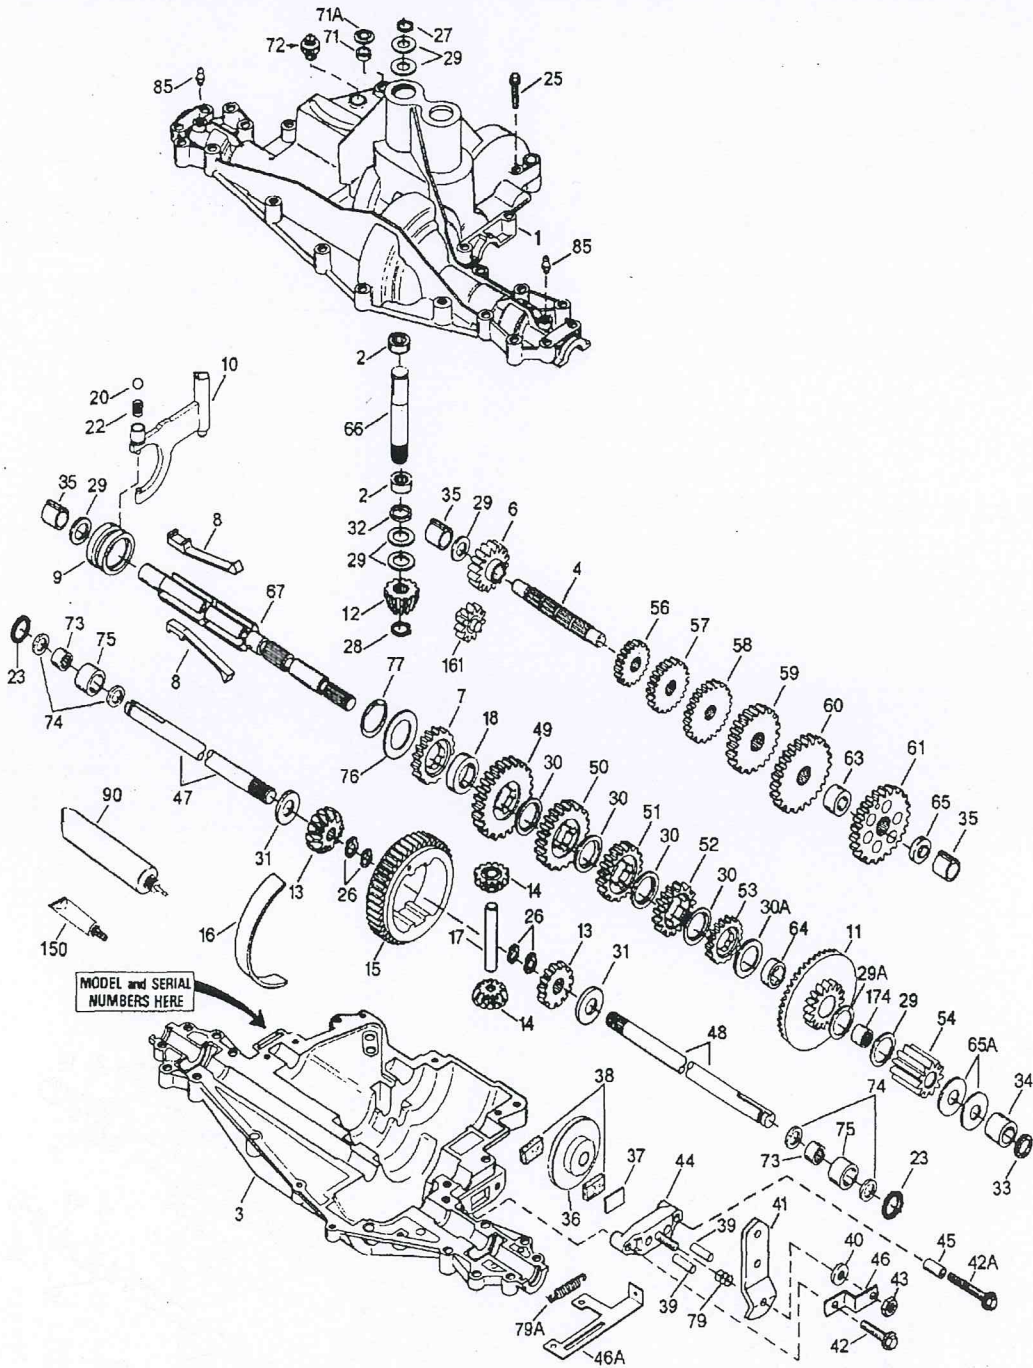

p940.2 940-940-007 / Transaxle

ILLUSTRATION SHOWS TYPICAL PARTS ONLY. ORDER BY PART NUMBER. PARTS NOT LISTED ARE SUPPLIED BY OEM.

Part List

p940.2 940-940-007 / Transaxle

REF #	ITEM #	DESCRIPTION	QTY	REMARK
1	772121	Transaxle Cover	1	
2	780086A	Needle Bearing	2	
3	770115	Transaxle Case	1	
4	776276A	Countershaft	1	
6	778281	Spur Gear (16 teeth)	1	
7	778122A	Spur Gear (22 teeth)	1	
8	792160	Shift Key	4	
9	784352	Shift Collar	1	
10	784365A	Shift Rod & Fork	1	
11	778261	Bevel Gear & Bearing	1	(44/16 teeth) Incl. 174
12	778262	Bevel Pinion (14 teeth)	1	
13	778221	Bevel Gear (16 teeth)	2	
14	778068	Differential Pinion	2	
15	778260	Ring Gear	1	
16	786150	Bearing Strip	1	
17	786139	Drive Pin	1	
18	786147	Neutral Spacer	1	
20	792139	Ball (3/8" dia.)	1	
22	792142	Spring	1	
23	788061	Seal Ring	2	
25	792073A	Screw, 1/4-20 x 1-1/4"	17	
26	792125	Retaining Ring (Pkg. of 2)	4	
27	792035	Retaining Ring	1	
28	788040	Retaining Ring	1	
29	780072	Washer	7	
30	780108	Washer	4	
31	780001	Washer	2	
32	792001	"O" Ring	1	
33	788076	"O" Ring	1	
34	780159	Bushing	1	
35	780185	Bushing	3	
36	790071	Brake Disk	1	
37	790007	Brake Pad Plate	1	
38	790006	Brake Pad	2	
39	786026	Dowel Pin	2	
40	792076A	Washer	1	
41	790023A	Brake Lever	1	
42	792073A	Screw, 1/4-20 x 1-1/4"	2	
43	792075	Locknut, 5/16-24	1	
44	790025	Brake Pad Holder	1	
46	786086	Brake Lever Bracket	1	
47	774747	Axle (16-1/4" long)	1	
48	774888	Axle (11" long)	1	