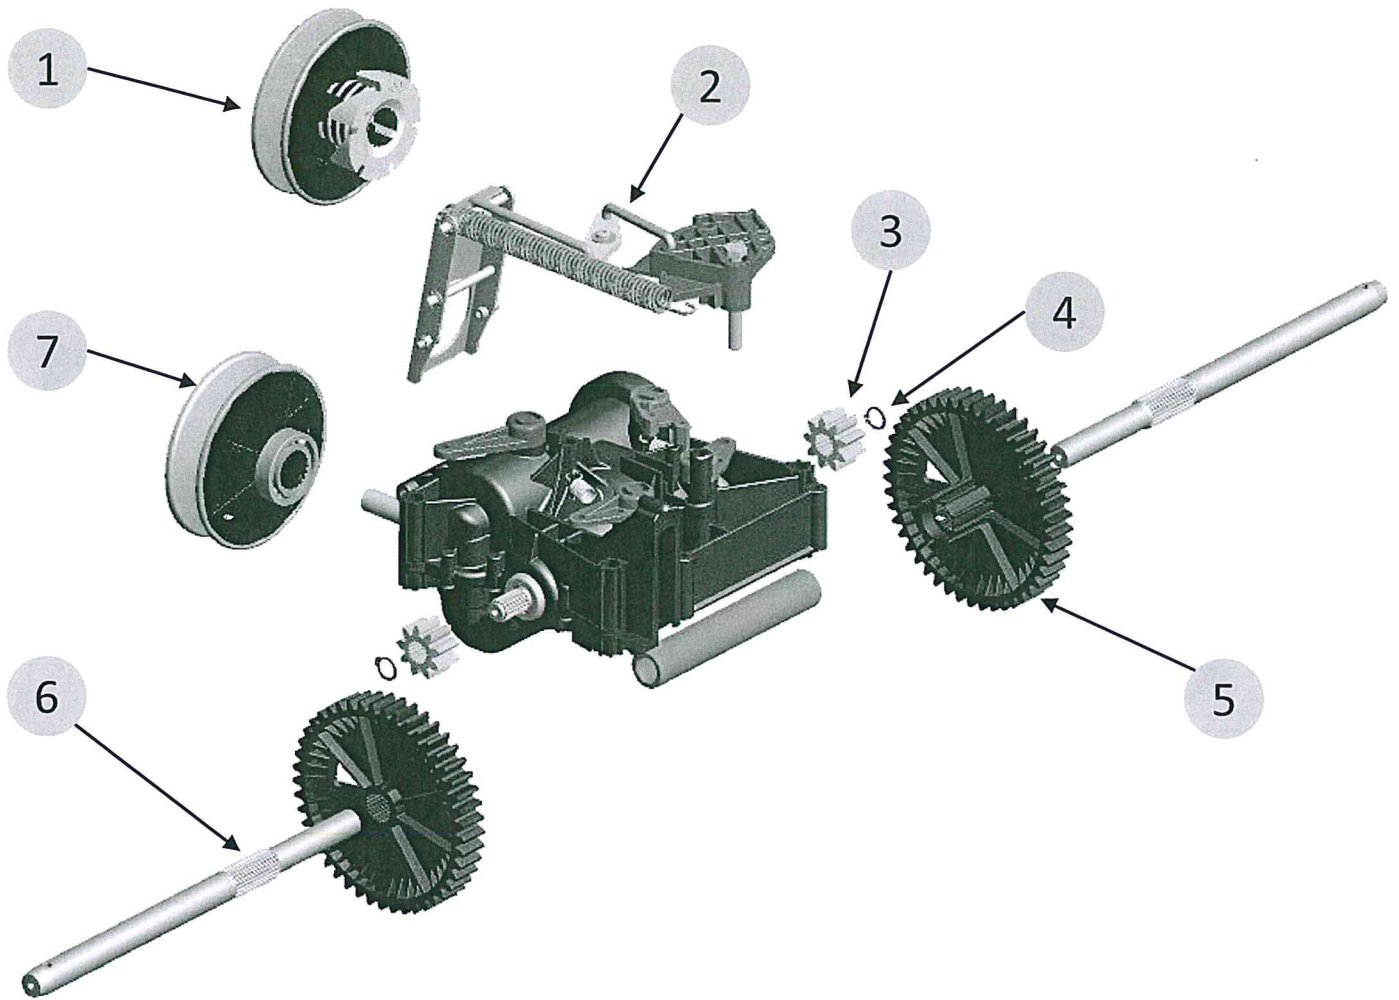

Exploded View

PART LIST		
Item	GT PN	Designation
1	GT86021	Engine Pulley
2	GT79331	Controls kit
3	GT35040	Output shaft gear
4	GT42307	Clip
5	GT35073	Axle shaft Gear
6	GT12477	Axle shaft
7	GT79135	Input Pulley