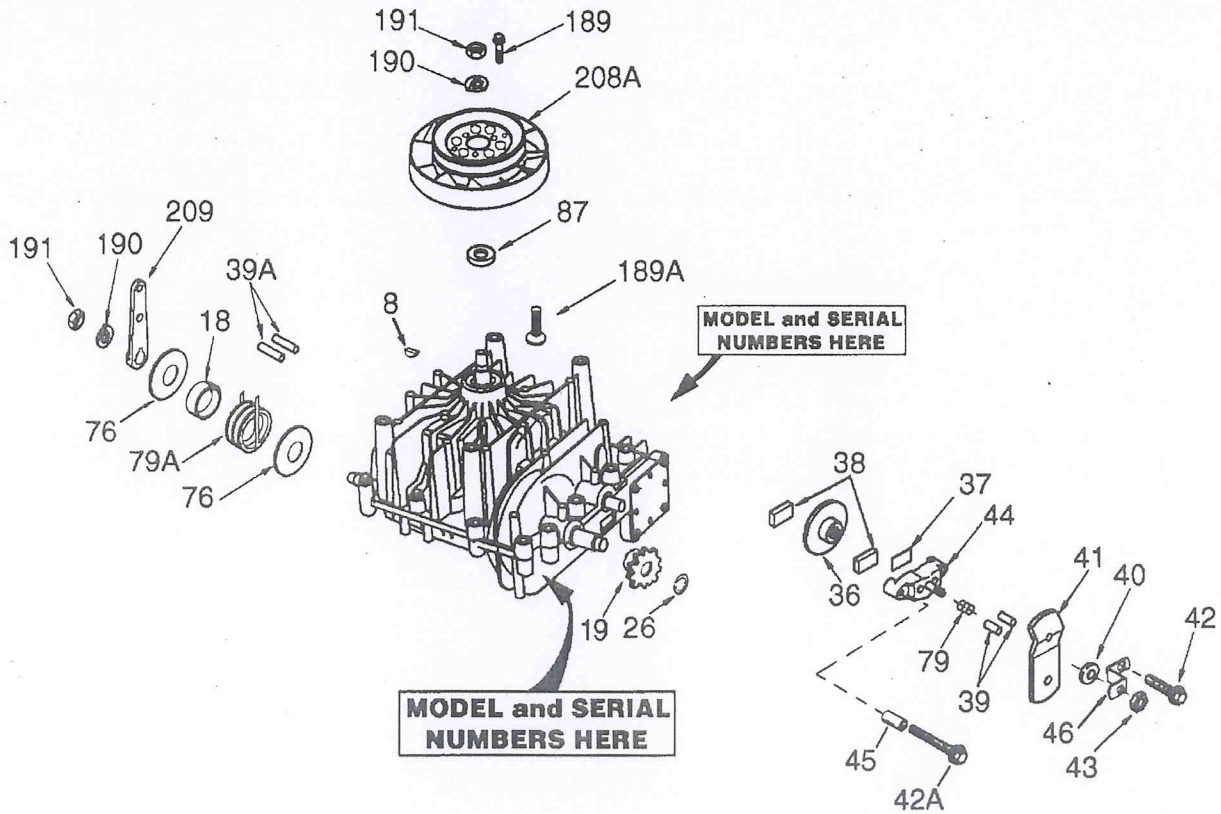

p705.2 705-705-002 / Hydro Transmission

PRODUCT CONTAINS PATENTED FEATURES

ONLY THOSE PARTS ILLUSTRATED ABOVE ARE SERVICEABLE.

Part List

p705.2 705-705-002 / Hydro Transmission

REF #	ITEM #	DESCRIPTION	QTY	REMARK
8	792175	Woodruff Key	1	
18	786173	Spacer	1	d
19	786047	Sprocket (8 teeth)	1	
26	792072	Int. Retaining Ring (.521)	1	
36	790075	Brake Disk	1	
37	790007	Brake Pad Plate	1	
38	799021	Brake Pad (pkg of 2)	2	
39	786026	Dowel Pin	2	
39A	786174	Dowel Pin	2	
40	792076A	Flat Washer 5/16" ID	1	
41	790087	Brake Lever	1	
42	792073A	Screw 1/4-20 x 1-1/4"	1	
42A	792085A	Screw 1/4-20 x 2-1/4"	1	
43	792075	Locknut 5/16-24	1	
44	790025	Brake Pad Holder	1	
45	786066	Spacer	1	
46	786086	Brake Lever Bracket	1	
76	792174	Flat washer	2	
79	792144	Spring	1	
79A	798027	Neutral Return Spring	1	
85A	792182	Tube Plug 3/8"	1	
87	788035A	Oil Seal 5/8"	1	
189	792168	Drive Screw #6 x 1/2"	3	
189A	792171	Screw 10-24 x 1/2"	3	
190	792150	Lockwasher	2	
191	792151	Nut 7/16-20	2	
208A	798035	Fan/Coupling Assy	1	
209	798034	Control Lever	1	
900	794668	Replacement 705-002 Transmission	1	